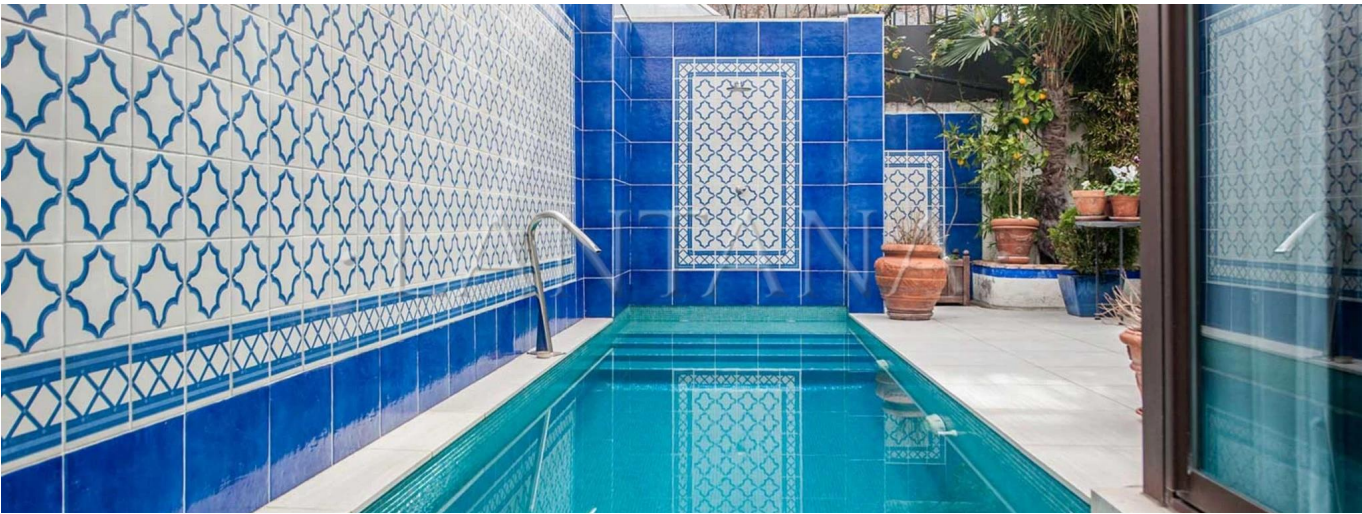

Jack Sheo
 Jack Sheo
 Singapore, Singapore - Heure locale

 +65 93378483

Old Embassy consisting of two buildings of approximately 550sq.m + 300sq.m, joined by an interior terrace and basement. 550sq.m building It consists of 3 floors: - Low level: • Service area with two bedrooms and a bathroom, laundry room and storage room. • Heated wine cellar, large game room and another large room. - Main floor: • The main property, residence of the ambassador, is accessed through a protected door with two marble columns, a hallway where we find a large staircase that gives us access to the upper floor. • Complimentary bathroom • Office with access to a large terrace • Large room, more than 100sq.m, with access to a covered terrace with summer dining room and pool • Main dining room • Countertop and kitchen with access by a staircase to the heated cellar - Upper floor: • Large hall • Master bedroom in suite with fireplace and dressing room with large terrace • Three large bedrooms. 300sq.m building approx. : It is attached to the old residence by a terrace and access through the basement. It has three floors of fully equipped offices, two toilets, a professional cinema with capacity for twenty spectators. It also has the pre-installation for the change of offices for four rooms with their bathroom en suite, being the ground floor a large living room and the professional cinema room.