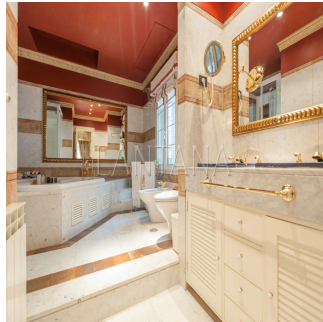

Jack Sheo
 Jack Sheo
 Singapore, Singapore - Heure locale

 +65 93378483

Old Embassy consisting of two buildings of approximately 550sq.m + 300sq.m, joined by an interior terrace and basement. 550sq.m building It consists of 3 floors: - Low level: • Service area with two bedrooms and a bathroom, laundry room and storage room. • Heated wine cellar, large game room and another large room. - Main floor: • The main property, residence of the ambassador, is accessed through a protected door with two marble columns, a hallway where we find a large staircase that gives us access to the upper floor. • Complimentary bathroom • Office with access to a large terrace • Large room, more than 100sq.m, with access to a covered terrace with summer dining room and pool • Main dining room • Countertop and kitchen with access by a staircase to the heated cellar - Upper floor: • Large hall • Master bedroom in suite with fireplace and dressing room with large terrace • Three large bedrooms. 300sq.m building approx. : It is attached to the old residence by a terrace and access through the basement. It has three floors of fully equipped offices, two toilets, a professional cinema with capacity for twenty spectators. It also has the pre-installation for the change of offices for four rooms with their bathroom en suite, being the ground floor a large living room and the professional cinema room.