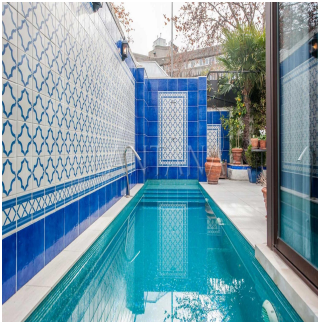

Jack Sheo
 Jack Sheo
 Singapore, Singapore - Heure locale

 +65 93378483

Old Embassy consisting of two buildings of approximately 550sq.m + 300sq.m, joined by an interior terrace and basement. 550sq.m building It consists of 3 floors: - Low level: • Service area with two bedrooms and a bathroom, laundry room and storage room. • Heated wine cellar, large game room and another large room. - Main floor: • The main property, residence of the ambassador, is accessed through a protected door with two marble columns, a hallway where we find a large staircase that gives us access to the upper floor. • Complimentary bathroom • Office with access to a large terrace • Large room, more than 100sq.m, with access to a covered terrace with summer dining room and pool • Main dining room • Countertop and kitchen with access by a staircase to the heated cellar - Upper floor: • Large hall • Master bedroom in suite with fireplace and dressing room with large terrace • Three large bedrooms. 300sq.m building approx. : It is attached to the old residence by a terrace and access through the basement. It has three floors of fully equipped offices, two toilets, a professional cinema with capacity for twenty spectators. It also has the pre-installation for the change of offices for four rooms with their bathroom en suite, being the ground floor a large living room and the professional cinema room.