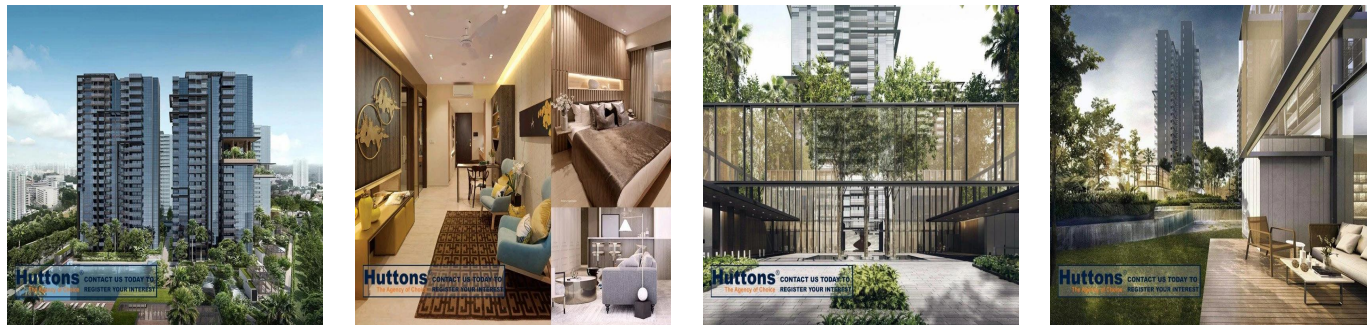

Penthouse

Jadescape Luxury Apartments For Sale

Hong Kong, Hong Kong Island, Central, Shunfu Rd, , 570311,

- 🏠 107 qm
- 🛏️ 7 chambres
- 📄 5 Exhibition results
- 🚿 2 salles de bains
- 🏠 2 planchers
- 📐 2 qm superficie du territoire
- 🚗 2 places pour voitures

Maureen Neo
Hutton
Singapore, Singapore - Heure locale

 +65 9817 0028

Inspired by the edgy lifestyle of Singapore, a new residential complex called JadeScape is being developed at Shunfu Road in District 20. This project when completed will boast of fully furnished apartments tailored to the highest standard. The development is by the renowned Qingjian Realty. It will have seven residential blocks of 21 to 23 stories. The total size of the project is 36,985.70 sq m with a GFA of 103,559.96 sq m. There will be 1,206 luxury apartments ranging from a single bedroom to five bedroom apartments and two penthouses in each block. JadeScape will give its residents an opportunity to experience the serenity of nature without losing touch with modern city life. Some important features of this project are: Designed by the renowned award winning Architect Paul Noritaka Tange, Tange Associates. Located in the centre of the city with easy access to four MRT lines: Circle Line, North-South Line, Thomson East Coast Line and the proposed Cross Island line. A stone throw away from the MacRitchie Reservoir Park and Bishan-Ang Mo Kio Park. Cutting edge smart home features to provide residents with a secure and comfortable living experience. Wide range of options including 1,2,3,4,5 bedrooms or a penthouse In the close vicinity of several renowned schools. Great potential for rental yield thanks to its location and features. Completion Year: 2023 Address 2,4,6,8,10,12,16 Shunfu Road, Singapore 570311