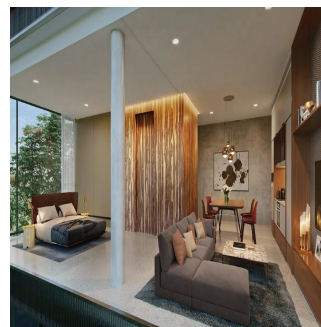

Penthouse

55 Unit Residential Development Located At Jervois Road

Hong Kong, L'île de Hong Kong, Niveaux intermédiaires Ouest, Jervois Rd, 33, ,

PRIX DE VENTE

\$ 2168100.00

- 🏠 4 qft
- 🛏 8 chambres
- 🚗 4 Exhibition results
- 🚿 4 salles de bains
- 🏗 4 planchers
- 📏 4 qft superficie du territoire
- 🚗 4 places pour voitures

Sc Global
Sc Global Developments
Singapore, Singapore - Heure locale

+65 6100 2323

Petit Jervois is a 55 unit residential development located at 33 Jervois Road. Inspired by the success of our residences The Lincoln Modern and Martin No. 38, Petit Collectibles were created for homeowners who embrace luxury living in modestly-sized spaces. The inspiration has driven us to create yet another new concept in luxury living that follows no rules, but is anchored by principles that prize thoughtfulness and sharp attention to detail. We are excited about the launch of Petit Collectibles, which will once again set the tone for truly original luxury living spaces.