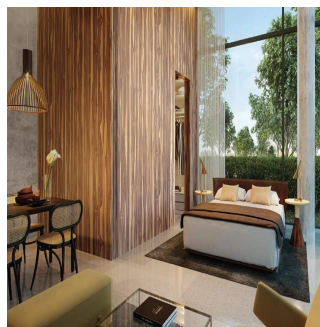

Penthouse

55 Unit Residential Development Located At Jervois Road

Hong Kong, L'île de Hong Kong, Niveaux intermédiaires Ouest, Jervois Rd, 33, ,

PRIX DE VENTE

\$ 2168100.00

- 🏠 4 qft
- 🛏 8 chambres
- 🚗 4 Exhibition results
- 🚿 4 salles de bains
- 🏗 4 planchers
- 📏 4 qft superficie du territoire
- 🚗 4 places pour voitures

Sc Global
Sc Global Developments
Singapore, Singapore - Heure locale

+65 6100 2323

Petit Jervois is a 55 unit residential development located at 33 Jervois Road. Inspired by the success of our residences The Lincoln Modern and Martin No. 38, Petit Collectibles were created for homeowners who embrace luxury living in modestly-sized spaces. The inspiration has driven us to create yet another new concept in luxury living that follows no rules, but is anchored by principles that prize thoughtfulness and sharp attention to detail. We are excited about the launch of Petit Collectibles, which will once again set the tone for truly original luxury living spaces.