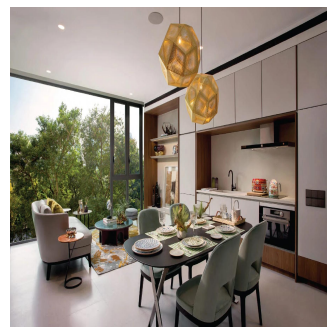

Sc Global
Sc Global Developments
Singapore, Singapore - Heure locale

+65 6100 2323

Petit Jervois is a 55 unit residential development located at 33 Jervois Road. Inspired by the success of our residences The Lincoln Modern and Martin No. 38, Petit Collectibles were created for homeowners who embrace luxury living in modestly-sized spaces. The inspiration has driven us to create yet another new concept in luxury living that follows no rules, but is anchored by principles that prize thoughtfulness and sharp attention to detail. We are excited about the launch of Petit Collectibles, which will once again set the tone for truly original luxury living spaces.

Disponible Aupr?s De :

08.08.2019

Le Sol : 4 Les Sols : 4 Annee De Construction : 2017 Places De Voitures : 4 Ann?e De Construction : 2017 Type: Bureau

Petit Jervois is located in prime District 10 of Jervois Good Class Bungalow (GCB) enclave. This location is closer to perfection. The district is hidden away yet in the centre of all, Petit Jervois provides endless experiences just beyond your doorstep charms. Just a few minutes away is the Tiong Bahru township which would take in the charms of historical Singapore. There are the buzzing bijoux cafes and whimsical stores. The bohemian Robertson Quay riverside is a stone throw away. It is filled with rich enchanting waterway, art galleries and a thriving bar and restaurant scene. Getting to town is also a breeze. A short 5-minutes drive can either get you the the famous Singapore Shopping belt for shopping and entertainment. The Marina Bay financial centre and Central Business District is also a short 5-minutes train ride. <https://www.petitjervois.com/>