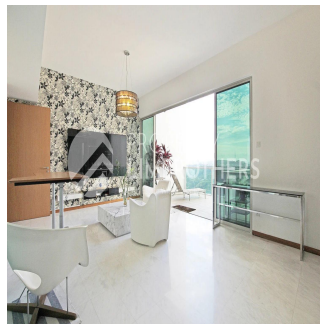

Penthouse

4 Bedroom Penthouse For Sale In Bukit Timah

Hong Kong, L'île de Hong Kong, Sheung Wan, Mount Sinai Dr, , ,

PRIX DE VENTE

USD 2751000.00

- 3067 qft
- 8 chambres
- 4 Exhibition results
- 4 salles de bains
- 4 planchers
- 4 qft superficie du territoire
- 4 places pour voitures

Melvin Lim

Property Lim Brothers

Singapore, Singapore - Heure locale

+65 90676710

Imagine dining Al-fresco in the comfort and privacy of your own home that overlooks a panoramic view of Bukit Timah. This 4-Bedroom 3067 sqft penthouse makes it possible with its spacious balcony and functional layout. Feel the gentle caress of the light breeze on your cheeks when you push open your balcony doors, this super high story unit. Within 600m, you can walk to the nearby Dover MRT station. And if you have children who are still schooling, don't fret! There are international schools and Henry Park Primary School which surrounds the area.