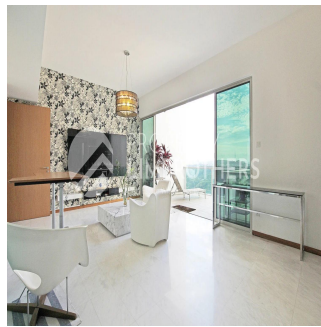

# 4 Bedroom Penthouse For Sale In Bukit Timah

Hong Kong, L'île de Hong Kong, Sheung Wan, Mount Sinai Dr, , ,

PRIX DE VENTE

**USD 2751000.00**

- 3067 qft
- 8 chambres
- 4 Exhibition results
- 4 salles de bains
- 4 planchers
- 4 qft superficie du territoire
- 4 places pour voitures

**Melvin Lim**

Property Lim Brothers

Singapore, Singapore - Heure locale

+65 90676710

Imagine dining Al-fresco in the comfort and privacy of your own home that overlooks a panoramic view of Bukit Timah. This 4-Bedroom 3067 sqft penthouse makes it possible with its spacious balcony and functional layout. Feel the gentle caress of the light breeze on your cheeks when you push open your balcony doors, this super high story unit. Within 600m, you can walk to the nearby Dover MRT station. And if you have children who are still schooling, don't fret! There are international schools and Henry Park Primary School which surrounds the area.