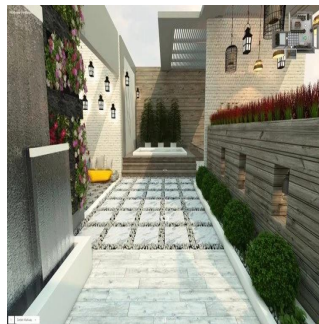

Penthouse

4 Bedroom Penthouse For Sale In Bukit Timah

Hong Kong, L'île de Hong Kong, Sheung Wan, Mount Sinai Dr, , ,

PRIX DE VENTE

USD 2751000.00

- 3067 qft
- 8 chambres
- 4 Exhibition results
- 4 salles de bains
- 4 planchers
- 4 qft superficie du territoire
- 4 places pour voitures

Melvin Lim

Property Lim Brothers

Singapore, Singapore - Heure locale

+65 90676710

Imagine dining Al-fresco in the comfort and privacy of your own home that overlooks a panoramic view of Bukit Timah. This 4-Bedroom 3067 sqft penthouse makes it possible with its spacious balcony and functional layout. Feel the gentle caress of the light breeze on your cheeks when you push open your balcony doors, this super high story unit. Within 600m, you can walk to the nearby Dover MRT station. And if you have children who are still schooling, don't fret! There are international schools and Henry Park Primary School which surrounds the area.