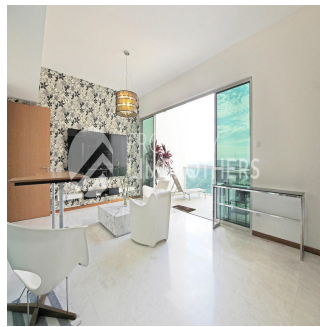

Penthouse

4 Bedroom Penthouse For Sale In Bukit Timah

Hong Kong, L'île de Hong Kong, Sheung Wan, Mount Sinai Dr, , ,

PRIX DE VENTE

\$ 2751000.00

- 3067 qft
- 8 chambres
- 4 Exhibition results
- 4 salles de bains
- 4 planchers
- 4 qft superficie du territoire
- 4 places pour voitures

Melvin Lim

Property Lim Brothers

Singapore, Singapore - Heure locale

+65 90676710

Imagine dining Al-fresco in the comfort and privacy of your own home that overlooks a panoramic view of Bukit Timah. This 4-Bedroom 3067 sqft penthouse makes it possible with its spacious balcony and functional layout. Feel the gentle caress of the light breeze on your cheeks when you push open your balcony doors, this super high story unit. Within 600m, you can walk to the nearby Dover MRT station. And if you have children who are still schooling, don't fret! There are international schools and Henry Park Primary School which surrounds the area.