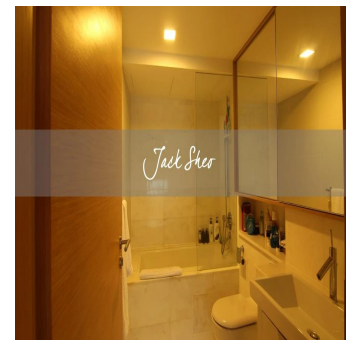

Penthouse

3 Bedroom Penthouse Apartment In Wilkie Studio

Ukraine, Kiev, Kiev, Mount Emily Rd, , ,

PRIX DE VENTE

USD 1634100.00

- 🏠 1883 qft
- 🛏 5 chambres
- 🏠 3 Exhibition results
- 🚿 2 salles de bains
- 🏠 2 planchers
- 📏 2 qft superficie du territoire
- 🚗 2 places pour voitures

Jack Sheo
 Jack Sheo
 Singapore, Singapore - Heure locale

[+65 93378483](tel:+6593378483)

Wilkie Studio is located at the Mount Emily enclave in Singapore's prime district 9. It is within close walking distance to Mount Emily Park, St Margaret's Primary School, NAFA and Singapore Management University. This Wilkie Studio duplex penthouse unit is in a very good condition and for sale at a great value. It has a squarish and regular layout and also enjoys good natural light. Lower floor (approx 1,200+ sqft), – living & dining space – kitchen – 3 bedrooms Upper floor (approx 600+ sqft), – roof terrace If you are on the lookout for a good 3 bedroom deal in district 9, this is it.