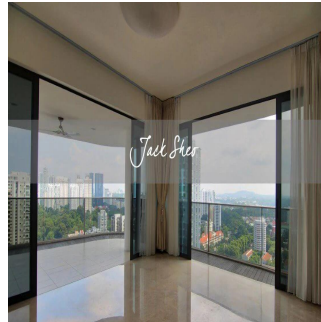

Penthouse

4 Bedroom Unit For Rent In Trilight

Hong Kong, L'île de Hong Kong, Sheung Wan, , , ,

- 2335 qft
- 8 chambres
- 4 Exhibition results
- 4 salles de bains
- 4 planchers
- 4 qft superficie du territoire
- 4 places pour voitures

Jack Sheo
 Jack Sheo
 Singapore, Singapore - Heure locale

+65 93378483

Trilight is located in the Newton area which is among Singapore's prime district. The condo is within short walking distance to 3 shopping malls and Newton MRT station. Newton MRT station is one station away from Orchard MRT. This unit is located on level 25 and boasts a panoramic view of the neighbourhood. The unit is spacious, bright and has a wrap around balcony that cuddles the living room and master bedroom. There is a wet and dry kitchen and a helper's room and bathroom. This is perfect for tenants who like high rise living and spacious units.