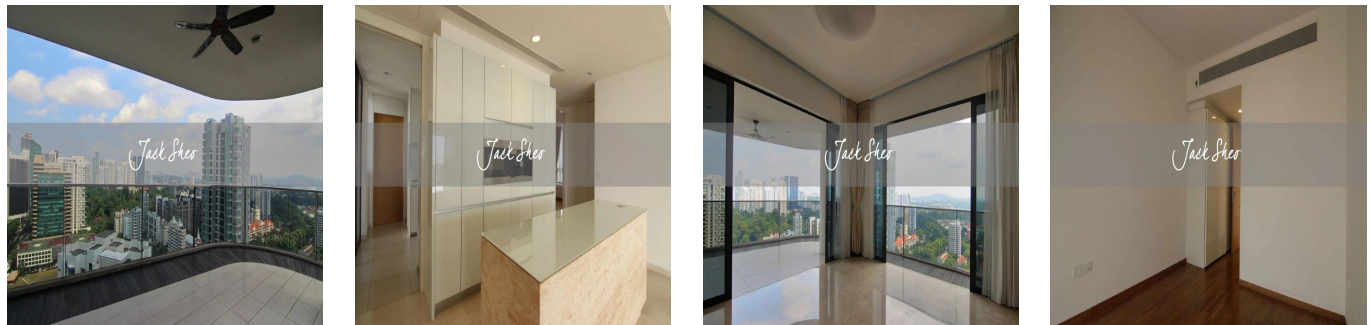

Penthouse

4 Bedroom Unit For Rent In Trilight

Hong Kong, L'île de Hong Kong, Sheung Wan, , , ,

- 2335 qft
- 8 chambres
- 4 Exhibition results
- 4 salles de bains
- 4 planchers
- 4 qft superficie du territoire
- 4 places pour voitures

Jack Sheo
 Jack Sheo
 Singapore, Singapore - Heure locale

+65 93378483

Trilight is located in the Newton area which is among Singapore's prime district. The condo is within short walking distance to 3 shopping malls and Newton MRT station. Newton MRT station is one station away from Orchard MRT. This unit is located on level 25 and boasts a panoramic view of the neighbourhood. The unit is spacious, bright and has a wrap around balcony that cuddles the living room and master bedroom. There is a wet and dry kitchen and a helper's room and bathroom. This is perfect for tenants who like high rise living and spacious units.