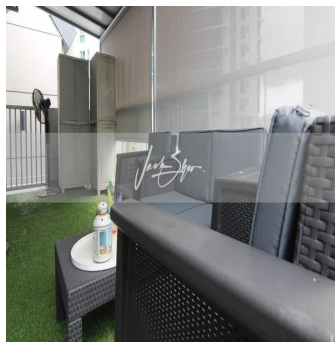

Penthouse

3 Bedroom Duplex Unit For Sale In Hills Twoone

Hong Kong, Baie Discovery, Baie Discovery, Hillview Ter, 21, 669232,

PRIX DE VENTE
\$ 942700.00

- 1141 qft
- 5 chambres
- 3 Exhibition results
- 2 salles de bains
- 2 planchers
- 2 qft superficie du territoire
- 2 places pour voitures

Jack Sheo
Jack Sheo
Singapore, Singapore - Heure locale

+65 93378483

Hills Twoone is a low-rise development located at 21 Hillview Terrace. This Hills Twoone penthouse unit for sale is tucked at a corner of the building. It is split into 2 levels in the following configuration: Lower floor: – 2 bedrooms (can accommodate queen-sized bed) – 1 common bathroom – living/dining/kitchen Upper floor: – ensuite master bedroom – sheltered terrace The layout is practical and compact which makes it easy to use and maintain. The unit also enjoys very good natural lighting.