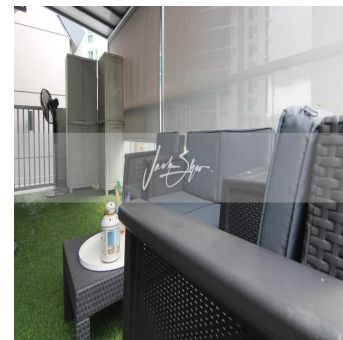

**Jack Sheo**  
Jack Sheo  
Singapore, Singapore - Heure locale

+65 93378483

Hills Twoone is a low-rise development located at 21 Hillview Terrace. This Hills Twoone penthouse unit for sale is tucked at a corner of the building. It is split into 2 levels in the following configuration: Lower floor: – 2 bedrooms (can accommodate queen-sized bed) – 1 common bathroom – living/dining/kitchen Upper floor: – ensuite master bedroom – sheltered terrace The layout is practical and compact which makes it easy to use and maintain. The unit also enjoys very good natural lighting.