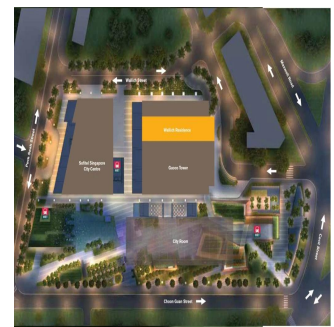

# Wallich Residence In Singapore Tallest Residential Development

Hong Kong, Nouveaux territoires, Silverstrand (Silverstrand), Tanjong Pagar, , ,

- 🏠 0 qm
- 🛏️ 0 chambres
- 🚗 0 Exhibition results
- 🚿 0 salles de bains
- 🏠 0 planchers
- 📏 0 qm superficie du territoire
- 🚗 0 places pour voitures

**Sg Luxury Condo**

Sg Luxury Condo Singapore  
Singapore, Singapore - Heure locale

 +65 9138 5008

Set in the heart of a district undergoing transformative change, Wallich Residence is an exclusive and limited collection of 181 luxury residential units, located at the pinnacle of the tallest building in Singapore. The newly released residence is part of the new, highly-ambitious 5-in-1 vertical city, Tanjong Pagar Centre. Due to this, Wallich Residence would undeniably become a home that elevates the lifestyle of any individual. Offering 4 levels of upscale facilities and luxurious hotel-inspired concierge services, Wallich Residence is a tower that stands apart. Not just by its sheer height, but also by the quality of the life one experiences here with the magnificent city skyline as a backdrop. Residents can relax amidst the lush greenery of the sky gardens, recharge by the cabanas and infinity pool with breathtaking views, enjoy an intimate dining experience with a private chef or host private screening events for family and friends at the theatre. Wallich Residence is located on the 39th to 64th floors of Tanjong Pagar Centre, an ambitious vertical city that will be the focal point of the Tanjong Pagar precinct. An integrated development, it houses Grade-A offices, a 5-star business hotel, an extensive variety of retail and F&B options, and a lush 150,000 square feet urban park. Integrated with the park is a 32,000 square feet city room that is designed to be a gathering space for community events and other social activities.