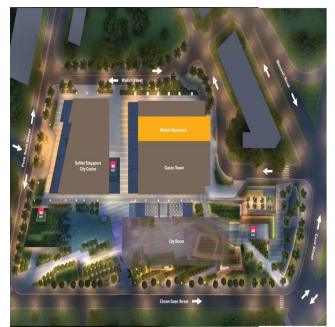

**Sg Luxury Condo**  
Sg Luxury Condo Singapore  
Singapore, Singapore - Heure locale

+65 9138 5008

Set in the heart of a district undergoing transformative change, Wallich Residence is an exclusive and limited collection of 181 luxury residential units, located at the pinnacle of the tallest building in Singapore. The newly released residence is part of the new, highly-ambitious 5-in-1 vertical city, Tanjong Pagar Centre. Due to this, Wallich Residence would undeniably become a home that elevates the lifestyle of any individual. Offering 4 levels of upscale facilities and luxurious hotel-inspired concierge services, Wallich Residence is a tower that stands apart. Not just by its sheer height, but also by the quality of the life one experiences here with the magnificent city skyline as a backdrop. Residents can relax amidst the lush greenery of the sky gardens, recharge by the cabanas and infinity pool with breathtaking views, enjoy an intimate dining experience with a private chef or host private screening events for family and friends at the theatre. Wallich Residence is located on the 39th to 64th floors of Tanjong Pagar Centre, an ambitious vertical city that will be the focal point of the Tanjong Pagar precinct. An integrated development, it houses Grade-A offices, a 5-star business hotel, an extensive variety of retail and F&B options, and a lush 150,000 square feet urban park. Integrated with the park is a 32,000 square feet city room that is designed to be a gathering space for community events and other social activities.