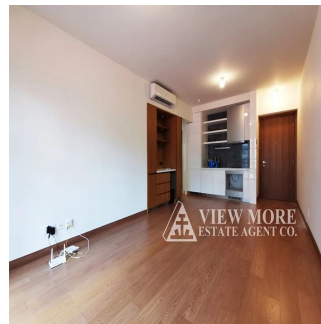

Penthouse

Nice Apartment For Rent At Happy Valley

Australie, Nouvelle-Galles du Sud, Sydney, , , ,

PRIX DE LOCATION MENSUEL

USD 6200.00

PRIX DE VENTE

USD 0.00

- 698 qm
- 3 chambres
- 2 Exhibition results
- 1 salles de bains
- 1 planchers
- 1 qm superficie du territoire
- 1 places pour voitures

金煌地產代理公司
VIEW MORE
ESTATE AGENT CO

Viewmore Estate Agency

View More Estate Agency
Happy Valley, Hong Kong - Heure locale

+852 2833 6682

Nice Building with facilities Net area 698' 2 Bedrooms (1 Ensuite) Balcony with an Open View

D?p?t : 1 Loyers mensuels

Disponible Aupr?s De :

31.07.2019

Le Sol : 4   Les Sols : 4   Annee De Construction : 2017   Places De Voitures : 4   Ann?e De Construction : 2017   Type: Bureau