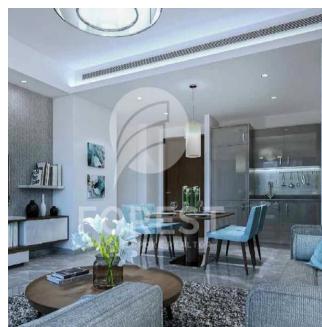

Penthouse

New Luxury 1 Bedroom Apartment In Sobha Creek Vista

Australie, Nouvelle-Galles du Sud, Dawes Point, , ,

PRIX DE VENTE
$ 820000.00

- 🏠 493 qft
- 🛏️ 0 chambres
- 🚗 1 Exhibition results
- 🚿 1 salles de bains
- 🏠 1 planchers
- 📏 1 qft superficie du territoire
- 🚗 1 places pour voitures

Tetiana Tsymbal
For Est Real Estate
Dubai, United Arab Emirates - Heure locale

+971 55-909-1717

Amazing View.

Disponible Aupr?s De :

01.01.1970

Le Sol : 4   Les Sols : 4   Annee De Construction : 2017   Places De Voitures : 4   Ann?e De Construction : 2017   Type: Bureau