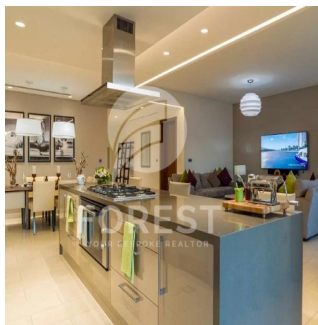

Penthouse

New Luxury 1 Bedroom Apartment In Sobha Creek Vista

Australie, Nouvelle-Galles du Sud, Dawes Point, , ,

PRIX DE VENTE

USD 820000.00

493 qft

0 chambres

1 Exhibition results

1 salles de bains

1 planchers

1 qft superficie du territoire

1 places pour voitures

Tetiana Tsymbal

For Est Real Estate

Dubai, United Arab Emirates - Heure locale

+971 55-909-1717

Amazing View.

Disponible Aupr?s De :

01.01.1970

Le Sol : 4 Les Sols : 4 Annee De Construction : 2017 Places De Voitures : 4 Ann?e De Construction : 2017 Type: Bureau