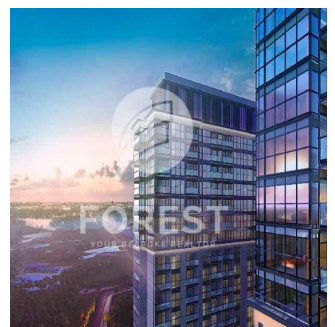

Penthouse

New Luxury 1 Bedroom Apartment In Sobha Creek Vista

Australie, Nouvelle-Galles du Sud, Dawes Point, , ,

PRIX DE VENTE
$ 820000.00

- 🏠 493 qft
- 🛏️ 0 chambres
- 🚗 1 Exhibition results
- 🚿 1 salles de bains
- 🏠 1 planchers
- 📏 1 qft superficie du territoire
- 🚗 1 places pour voitures

Tetiana Tsymbal
For Est Real Estate
Dubai, United Arab Emirates - Heure locale

+971 55-909-1717

Amazing View.

Disponible Aupr?s De :

01.01.1970

Le Sol : 4   Les Sols : 4   Annee De Construction : 2017   Places De Voitures : 4   Ann?e De Construction : 2017   Type: Bureau