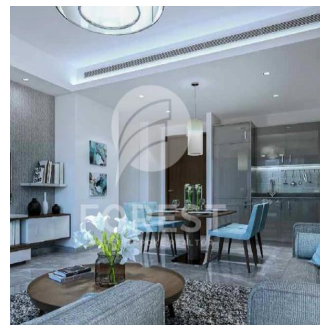

Penthouse

New Luxury 1 Bedroom Apartment In Sobha Creek Vista

Australie, Nouvelle-Galles du Sud, Dawes Point, , ,

PRIX DE VENTE

USD 820000.00

493 qft

0 chambres

1 Exhibition results

Amazing View.

Disponible Aupr?s De :

01.01.1970

Le Sol : 4 Les Sols : 4 Annee De Construction : 2017 Places De Voitures : 4 Ann?e De Construction : 2017 Type: Bureau

Sobha Creek Vistas, Dubai's new finest level of living. Sobha Creek Vistas is located at the centre of Dubai in a unique location, facing the Dubai creek. Creek Horizon's two towers will be located adjacent to the central park of the island district and have views of the Downtown skyline, the Creek, and the Ras Al Khor Wildlife Sanctuary.