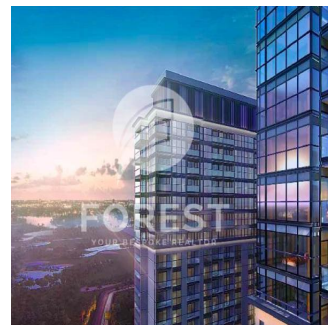

Penthouse

New Luxury 1 Bedroom Apartment In Sobha Creek Vista

Australie, Nouvelle-Galles du Sud, Dawes Point, , ,

PRIX DE VENTE

USD 820000.00

493 qft

0 chambres

1 Exhibition results

Amazing View.

Disponible Aupr?s De :

01.01.1970

Le Sol : 4 Les Sols : 4 Annee De Construction : 2017 Places De Voitures : 4 Ann?e De Construction : 2017 Type: Bureau

Sobha Creek Vistas, Dubai's new finest level of living. Sobha Creek Vistas is located at the centre of Dubai in a unique location, facing the Dubai creek. Creek Horizon's two towers will be located adjacent to the central park of the island district and have views of the Downtown skyline, the Creek, and the Ras Al Khor Wildlife Sanctuary.