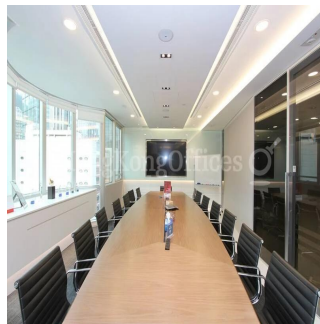

Hong Kong Offices
 Hong Kong Offices
 Admiralty, Hong Kong - Heure locale

[+852 3101 1448](tel:+85231011448)

View It offers an open view. There are views from two sides of this office. Internal Condition The fully fitted office is in good condition. The layout is efficient. The conference room is presentable. The meeting room is presentable. The manager room is spacious. The director room is large. The open office area is roomy enough for workstations and filing cabinets. It enjoys a direct lift lobby. Furniture is provided for a quick move in. Professionally designed reception greets your guests.