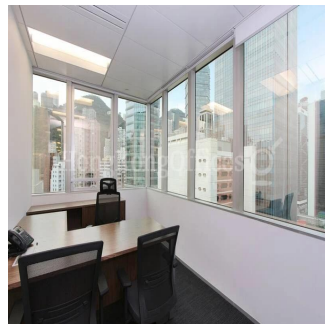

Hong Kong Offices
 Hong Kong Offices
 Admiralty, Hong Kong - Heure locale

[+852 3101 1448](tel:+85231011448)

View It offers an open view. There are views from two sides of this office. Internal Condition The fully fitted office is in good condition. The layout is efficient. The conference room is presentable. The meeting room is presentable. The manager room is spacious. The director room is large. The open office area is roomy enough for workstations and filing cabinets. It enjoys a direct lift lobby. Furniture is provided for a quick move in. Professionally designed reception greets your guests.