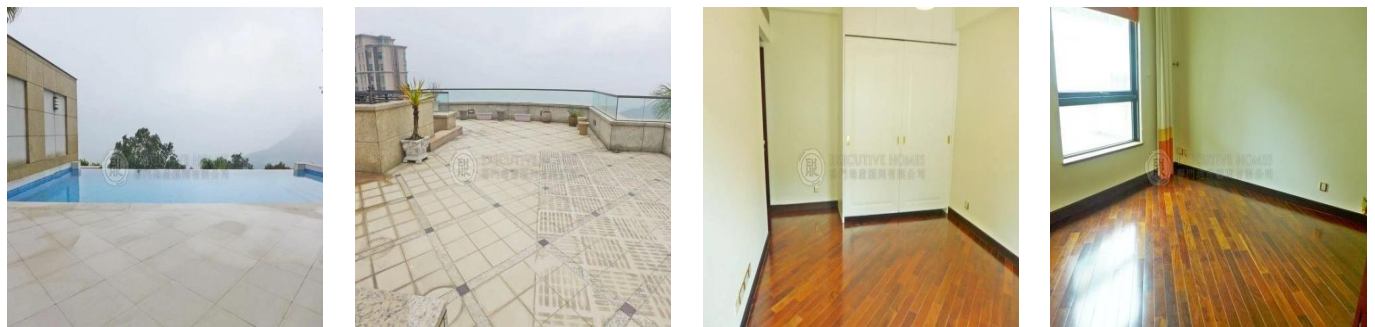

Ático

The Peak Apartment For Sale And Rent

Australia, Nueva Gales del Sur, Rouse Hill, Mount Kellett Rd, 71, ,

PRECIO DE VENTA

\$ 33300000.00

-  3198 qm
-  8 habitaciones
-  4 dormitorios
-  4 baños
-  4 suelos
-  4 qm superficie terrestre
-  4 plazas de coche

Maureen Mills
Executive Homes Hong Kong
Centra, Hong Kong - Hora Local

 **+852 2537 1177**

A luxury townhouse with a private pool and terrace off the living area. There is also a roof terrace. It has a split level living-dining room and 4 bedrooms. The master bedroom is large with a private balcony off it. It has sweeping views over the Southside of the island. Located in a small exclusive complex. The carport can park 4-5 cars.

Disponibile En: 23.07.2019

Piso: 4 Suelos: 4 Ano De Construcción: 2017 Plazas Para Coches: 4 Año De Construcción: 2017 Tipo Oficina