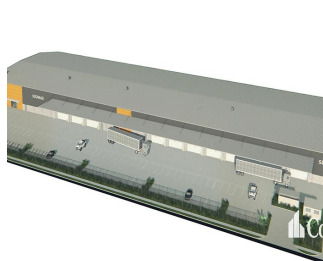

# Large Format Warehousing Facility

Sudáfrica, Gauteng, Sandton, , , 4207,

- 8893 qm
- 0 habitaciones
- 0 dormitorios
- 0 baños
- 0 suelos
- 0 qm superficie terrestre
- 0 plazas de coche

**Paul Bates**

Corwells Commercial Property

Yatala, Australia - Hora Local

+61 423 699 966

- High clearance warehouse of 8,493sqm - Multiple electricity operated roller doors 6m high x 6m wide - 400sqm of two level corporate office - Dual 10m wide driveway crossovers - 12m deep full length all weather awning - Efficient construction providing sustainability and energy savings - Empire Estate is the largest industrial estate on the Gold Coast - Call Exclusive Agent to discuss requirements This unique opportunity is situated in the heart of the Yatala Enterprise Area. Ideally located between the two largest consumer markets of Brisbane and the Gold Coast with direct access from the M1 via Exit 38 and Exit 41 in both north and south directions.

Disponibile En: 17.07.2019

Piso: 4    Suelos: 4    Ano De Construcción: 2017    Plazas Para Coches: 4    Año De Construcción: 2017    Tipo Oficina