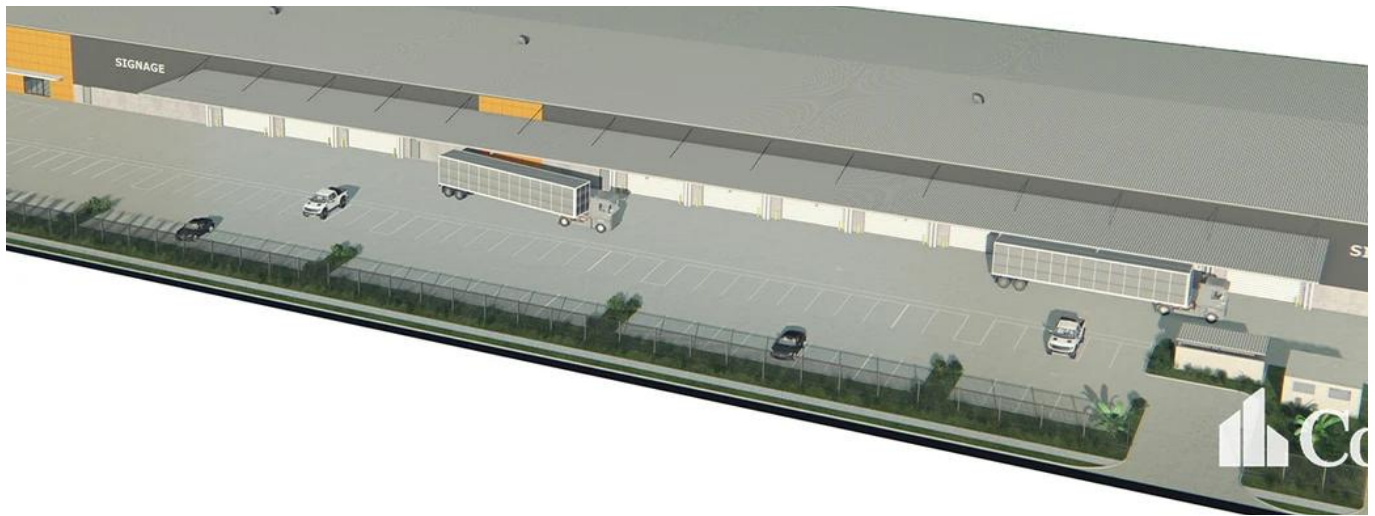

# Large Format Warehousing Facility

Sudáfrica, Gauteng, Sandton, , , 4207,

- 8893 qm
- 0 habitaciones
- 0 dormitorios
- 0 baños
- 0 suelos
- 0 qm superficie terrestre
- 0 plazas de coche

**Paul Bates**

Corwells Commercial Property

Yatala, Australia - Hora Local

+61 423 699 966

- High clearance warehouse of 8,493sqm - Multiple electricity operated roller doors 6m high x 6m wide - 400sqm of two level corporate office - Dual 10m wide driveway crossovers - 12m deep full length all weather awning - Efficient construction providing sustainability and energy savings - Empire Estate is the largest industrial estate on the Gold Coast - Call Exclusive Agent to discuss requirements This unique opportunity is situated in the heart of the Yatala Enterprise Area. Ideally located between the two largest consumer markets of Brisbane and the Gold Coast with direct access from the M1 via Exit 38 and Exit 41 in both north and south directions.

Disponibile En: 17.07.2019

Piso: 4    Suelos: 4    Ano De Construcción: 2017    Plazas Para Coches: 4    Año De Construcción: 2017    Tipo Oficina