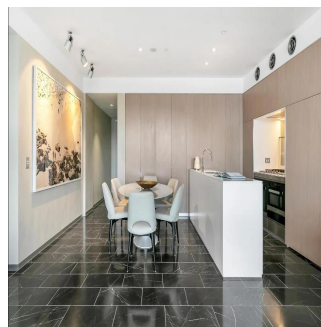

# Furnished Luxury Waterfront Apartment

Sudáfrica, Gauteng, Midrand, Barangaroo Avenue, 15, 2000,

PRECIO DE ALQUILER MENSUAL

**\$ 8.80**

- qm
- 4 habitaciones
- 2 dormitorios
- 2 baños
- 2 suelos
- 2 qm superficie terrestre
- 2 plazas de coche

**Kate Sommerville**  
Torch Property Management  
Millers Point, Australia - Hora Local

+61 403 051 115

Located in the crown jewel of the Barangaroo foreshore, Cloud redefines the concept of wharf side luxury with an exhilarating blend of natural splendour and breathtaking architecture. Take your front row seat to the Harbour action and enjoy life in Sydney's hottest new waterfront precinct. Key Points - - Architectural masterwork by PTW architect Andrew Andersons - Interiors by Smart Design Studio inspired by Danish design - Floor to ceiling glass frames the unobstructed harbour vista - Carefully selected, brand new, designer furniture throughout - Luxury custom designed high-end fixtures and finishes - Dream Miele kitchen, marble floors, bespoke walls and cabinetry - Fluid in/outdoor living, signature cloud like movable shutter system - Large bedrooms with water views, marble mosaic tiled bathrooms - One secure car space, 24 hour concierge, ducted air conditioning - The Streets' dining, shopping and health spas at the door - The edge of the CBD, walk to Circular Quay, Wynyard and The Rocks