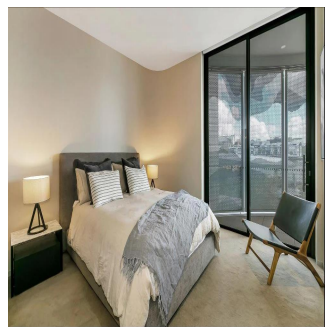

# Furnished Luxury Waterfront Apartment

Sudáfrica, Gauteng, Midrand, Barangaroo Avenue, 15, 2000,

PRECIO DE ALQUILER MENSUAL

**\$ 8.80**

- qm
- 4 habitaciones
- 2 dormitorios
- 2 baños
- 2 suelos
- 2 qm superficie terrestre
- 2 plazas de coche

**Kate Sommerville**  
Torch Property Management  
Millers Point, Australia - Hora Local

+61 403 051 115

Located in the crown jewel of the Barangaroo foreshore, Cloud redefines the concept of wharf side luxury with an exhilarating blend of natural splendour and breathtaking architecture. Take your front row seat to the Harbour action and enjoy life in Sydney's hottest new waterfront precinct. Key Points - - Architectural masterwork by PTW architect Andrew Andersons - Interiors by Smart Design Studio inspired by Danish design - Floor to ceiling glass frames the unobstructed harbour vista - Carefully selected, brand new, designer furniture throughout - Luxury custom designed high-end fixtures and finishes - Dream Miele kitchen, marble floors, bespoke walls and cabinetry - Fluid in/outdoor living, signature cloud like movable shutter system - Large bedrooms with water views, marble mosaic tiled bathrooms - One secure car space, 24 hour concierge, ducted air conditioning - The Streets' dining, shopping and health spas at the door - The edge of the CBD, walk to Circular Quay, Wynyard and The Rocks