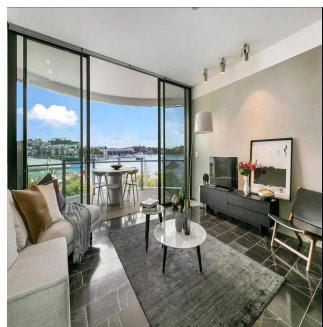

# Furnished Luxury Waterfront Apartment

Sudáfrica, Gauteng, Midrand, Barangaroo Avenue, 15, 2000,

PRECIO DE ALQUILER MENSUAL

**\$ 8.80**

- qm
- 4 habitaciones
- 2 dormitorios
- 2 baños
- 2 suelos
- 2 qm superficie terrestre
- 2 plazas de coche

**Kate Sommerville**  
Torch Property Management  
Millers Point, Australia - Hora Local

+61 403 051 115

Located in the crown jewel of the Barangaroo foreshore, Cloud redefines the concept of wharf side luxury with an exhilarating blend of natural splendour and breathtaking architecture. Take your front row seat to the Harbour action and enjoy life in Sydney's hottest new waterfront precinct. Key Points - - Architectural masterwork by PTW architect Andrew Andersons - Interiors by Smart Design Studio inspired by Danish design - Floor to ceiling glass frames the unobstructed harbour vista - Carefully selected, brand new, designer furniture throughout - Luxury custom designed high-end fixtures and finishes - Dream Miele kitchen, marble floors, bespoke walls and cabinetry - Fluid in/outdoor living, signature cloud like movable shutter system - Large bedrooms with water views, marble mosaic tiled bathrooms - One secure car space, 24 hour concierge, ducted air conditioning - The Streets' dining, shopping and health spas at the door - The edge of the CBD, walk to Circular Quay, Wynyard and The Rocks