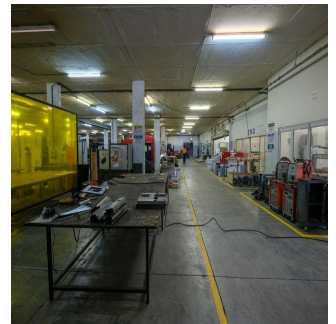

0 suelos 0 qm superficie terrestre 0 plazas de coche

Dion Williams

Api Property Group
Sandton, South Africa - Hora Local

+27 0795174743

A grade facility offering a stunning office component with modern finishes and spacious warehouse, situated in the very popular distribution node of Longmeadow Business Estate. There is ample parking bays for tenants and visitors as well as this property offers roller shutter door access. This property comprises of 4,483sqm warehouse space, 1,947sqm offices, ample yard space and is located on a 6,749sqm stand size. There's easy access to the N3 highway as well as the Gautrain and the industrial park has 24 hour security present.