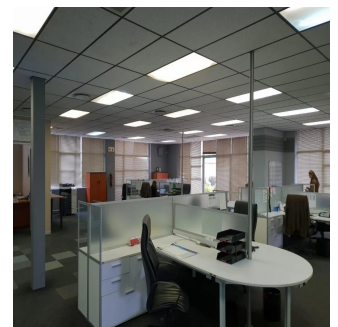

**Dion Williams**

Api Property Group

Sandton, South Africa - Hora Local

+27 0795174743

MASSIVE PROPERTY TO LET / FOR SALE IN ELANDSFONETIN A grade facility available either to let at R48/sqm or can be purchased for R135 million excluding VAT. This incredible property has all the bells and whistles, perfect for a head quarters. The warehouse / factory measures 17,439sqm and the office component as well as the storage and abluion block is 7,246.90sqm. The building offers three phase electrical power supply and the pristine offices are fully air-conditioned. The property allows for fantastic access via two different roads and there is an excellent fire safety system in place i.e. fire extinguisher everywhere and easily accessible, fire escapes, well ventilated and a full sprinkler system installed. This premises is highly secure and is located only two minutes away from the highway and just 12 minutes away from OR Tambo International airport.