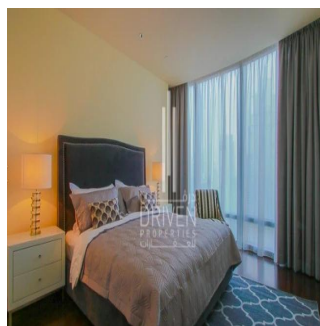

Ático

2 Bedroom Apartment Stunning View Burj Khalifa Tower

????????-????????????? ??????????, Gauteng, Sandton, Burj Khalifa Blvd, , ,

PRECIO DE VENTA
$ 5132500.00

- 🏠 2053 qft
- 🛏️ 0 habitaciones
- 🛏️ 2 dormitorios
- 🚿 3 baños
- 🏗️ 3 suelos
- 📏 3 qft superficie terrestre
- 🚗 3 plazas de coche

Chris Pearson
Re/Max Address - Berea
Berea, South Africa - Hora Local

📞 27 31 313 1310

Apartment for Sale in Burj Khalifa Downtown Dubai. Driven Properties are pleased to offer for sale this impressive 2 Bedroom apartment in Burj Khalifa Tower, Downtown Burj Dubai. Rented: 280,000 AED until March 15, 2018 (Available for viewing) Mid Floor unit in Burj Khalifa Huge windows w/ Sea and DIFC Views Bright & Spacious Layout Well equipped kitchen

Disponible En: 01.01.1970

Piso: 4   Suelos: 4   Año De Construcción: 2017   Plazas Para Coches: 4   Año De Construcción: 2017   Tipo Oficina