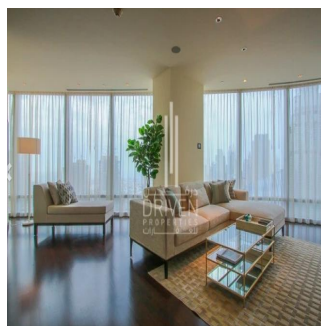

Ático

2 Bedroom Apartment Stunning View Burj Khalifa Tower

????????-????????????? ??????????, Gauteng, Sandton, Burj Khalifa Blvd, , ,

PRECIO DE VENTA
$ 5132500.00

- 🏠 2053 qft
- 🛏️ 0 habitaciones
- 🛏️ 2 dormitorios
- 🚿 3 baños
- 🏗️ 3 suelos
- 📏 3 qft superficie terrestre
- 🚗 3 plazas de coche

Chris Pearson
Re/Max Address - Berea
Berea, South Africa - Hora Local

📞 27 31 313 1310

Apartment for Sale in Burj Khalifa Downtown Dubai. Driven Properties are pleased to offer for sale this impressive 2 Bedroom apartment in Burj Khalifa Tower, Downtown Burj Dubai. Rented: 280,000 AED until March 15, 2018 (Available for viewing) Mid Floor unit in Burj Khalifa Huge windows w/ Sea and DIFC Views Bright & Spacious Layout Well equipped kitchen

Disponible En: 01.01.1970

Piso: 4   Suelos: 4   Año De Construcción: 2017   Plazas Para Coches: 4   Año De Construcción: 2017   Tipo Oficina