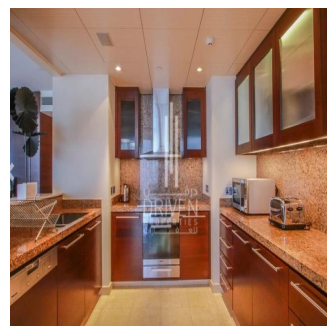

Ático

2 Bedroom Apartment Stunning View Burj Khalifa Tower

????????-????????????? ??????????, Gauteng, Sandton, Burj Khalifa Blvd, , ,

PRECIO DE VENTA
$ 5132500.00

- 🏠 2053 qft
- 🛏️ 0 habitaciones
- 🛏️ 2 dormitorios
- 🚿 3 baños
- 🏗️ 3 suelos
- 📏 3 qft superficie terrestre
- 🚗 3 plazas de coche

Chris Pearson
Re/Max Address - Berea
Berea, South Africa - Hora Local

📞 27 31 313 1310

Apartment for Sale in Burj Khalifa Downtown Dubai. Driven Properties are pleased to offer for sale this impressive 2 Bedroom apartment in Burj Khalifa Tower, Downtown Burj Dubai. Rented: 280,000 AED until March 15, 2018 (Available for viewing) Mid Floor unit in Burj Khalifa Huge windows w/ Sea and DIFC Views Bright & Spacious Layout Well equipped kitchen

Disponible En: 01.01.1970

Piso: 4   Suelos: 4   Año De Construcción: 2017   Plazas Para Coches: 4   Año De Construcción: 2017   Tipo Oficina