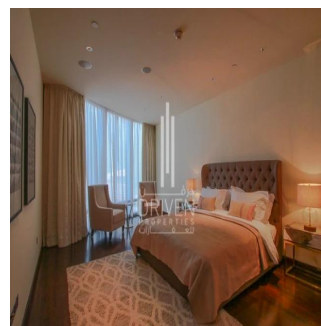

Ático

2 Bedroom Apartment Stunning View Burj Khalifa Tower

????????-????????????? ??????????, Gauteng, Sandton, Burj Khalifa Blvd, , ,

PRECIO DE VENTA
$ 5132500.00

- 🏠 2053 qft
- 🛏️ 0 habitaciones
- 🛏️ 2 dormitorios
- 🚿 3 baños
- 🏗️ 3 suelos
- 📏 3 qft superficie terrestre
- 🚗 3 plazas de coche

Chris Pearson
Re/Max Address - Berea
Berea, South Africa - Hora Local

📞 27 31 313 1310

Apartment for Sale in Burj Khalifa Downtown Dubai. Driven Properties are pleased to offer for sale this impressive 2 Bedroom apartment in Burj Khalifa Tower, Downtown Burj Dubai. Rented: 280,000 AED until March 15, 2018 (Available for viewing) Mid Floor unit in Burj Khalifa Huge windows w/ Sea and DIFC Views Bright & Spacious Layout Well equipped kitchen

Disponible En: 01.01.1970

Piso: 4   Suelos: 4   Año De Construcción: 2017   Plazas Para Coches: 4   Año De Construcción: 2017   Tipo Oficina