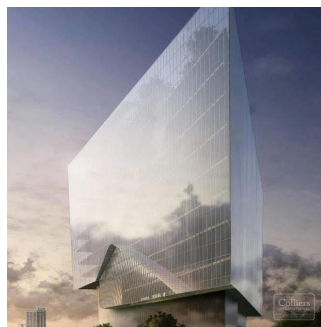

Ático

The Edge Office Building For Lease

Rivonia Rd, 70, 2196,

PRECIO DE ALQUILER MENSUAL

\$ 398953.00

PRECIO DE VENTA

\$ 0.00

21248 qm 0 habitaciones 0 dormitorios 0 baños

0 suelos 0 qm superficie terrestre 0 plazas de coche

Leon Schutz
 Real Estate Services Garden Route
 Oubai Golf Estate, South Africa - Hora Local

📞 27 792130099

P-Grade 4 Star Green Rating office space available soon within the prime Sandton location. For more information on this property or properties in the area, contact one of our consultants. Features -Close to all amenities -4 Star Green Rating