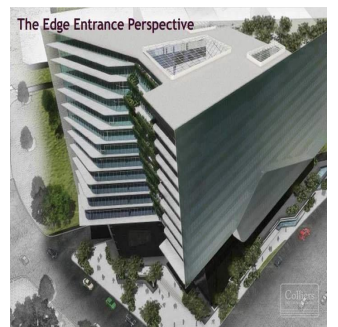

Ático

The Edge Office Building For Lease

Rivonia Rd, 70, 2196,

PRECIO DE ALQUILER MENSUAL

\$ 398953.00

PRECIO DE VENTA

\$ 0.00

21248 qm 0 habitaciones 0 dormitorios 0 baños

0 suelos 0 qm superficie terrestre 0 plazas de coche

Leon Schutz
 Real Estate Services Garden Route
 Oubai Golf Estate, South Africa - Hora Local

📞 27 792130099

P-Grade 4 Star Green Rating office space available soon within the prime Sandton location. For more information on this property or properties in the area, contact one of our consultants. Features -Close to all amenities -4 Star Green Rating