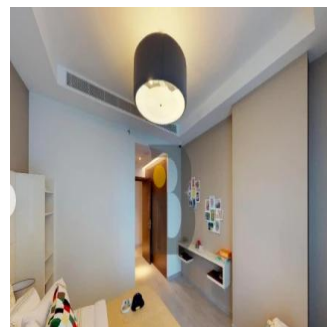

Ático

Luxury 1 Br Apartment Imperial Avenue Downtown

Sudáfrica, Gauteng, Johannesburgo, Burj Khalifa Blvd, , ,

PRECIO DE VENTA

USD 1555000.00

- 876 qft
- 0 habitaciones
- 1 dormitorios
- 2 baños
- 2 suelos
- 2 qft superficie terrestre
- 2 plazas de coche

New Agent Happy
New User To Company Test
United States - Hora Local

54 23534346

1 Bed apartment High rise , Burj Khalifa view & canal view High quality interior finishing & flooring Fully fitted kitchen with white goods Fully fitted wardrobes Floor to ceiling glass windows for downtown view Good size washrooms Big balcony car parking Infinity swimming pool Gym, Jacuzzi