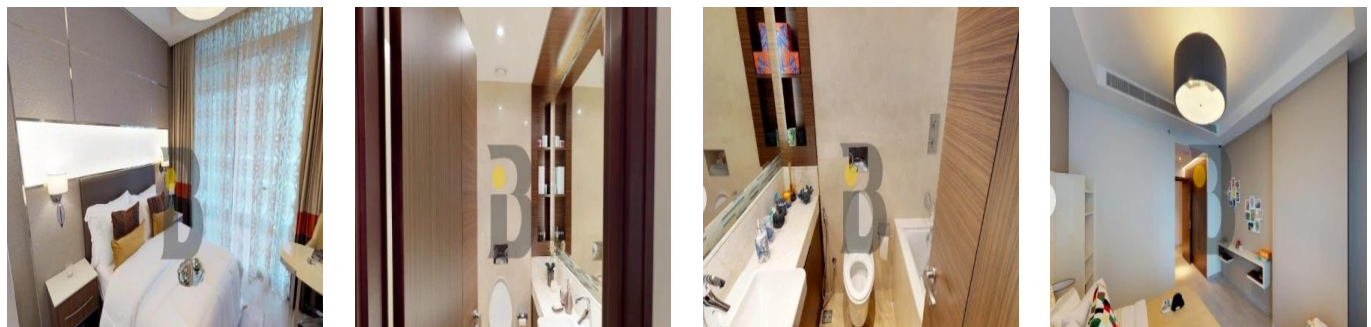

Ático

Luxury 1 Br Apartment Imperial Avenue Downtown

Sudáfrica, Gauteng, Johannesburgo, Burj Khalifa Blvd, , ,

PRECIO DE VENTA

USD 1555000.00

- 876 qft
- 0 habitaciones
- 1 dormitorios
- 2 baños
- 2 suelos
- 2 qft superficie terrestre
- 2 plazas de coche

New Agent Happy
New User To Company Test
United States - Hora Local

54 23534346

1 Bed apartment High rise , Burj Khalifa view & canal view High quality interior finishing & flooring Fully fitted kitchen with white goods Fully fitted wardrobes Floor to ceiling glass windows for downtown view Good size washrooms Big balcony car parking Infinity swimming pool Gym, Jacuzzi