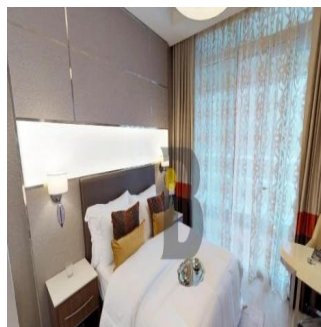

Ático

Luxury 1 Br Apartment Imperial Avenue Downtown

Sudáfrica, Gauteng, Johannesburgo, Burj Khalifa Blvd, , ,

PRECIO DE VENTA

USD 1555000.00

- 876 qft
- 0 habitaciones
- 1 dormitorios
- 2 baños
- 2 suelos
- 2 qft superficie terrestre
- 2 plazas de coche

New Agent Happy
New User To Company Test
United States - Hora Local

54 23534346

1 Bed apartment High rise , Burj Khalifa view & canal view High quality interior finishing & flooring Fully fitted kitchen with white goods Fully fitted wardrobes Floor to ceiling glass windows for downtown view Good size washrooms Big balcony car parking Infinity swimming pool Gym, Jacuzzi