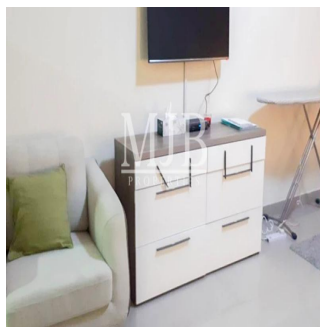

Ático

Spacious Studio In Plaza Residence Jvc

Mauricio, Distrito de Savanne, Bel Ombre, , , ,

PRECIO DE VENTA

\$ 399999.00

-  488 qft
-  0 habitaciones
-  1 dormitorios
-  1 baños
-  1 suelos
-  1 qft superficie terrestre
-  1 plazas de coche

Pete Parker
 Prkk
 Vancouver, Canada - Hora Local

 598 3453645645

MJB Properties is pleased to offer this Spacious Studio In Plaza Residence -JVC Property Descriptions: Balcony Vacant on Transfer Basement parking for each apartment Beautiful Garden Fun Children's play areas State of Art Swimming Pool Quality Kitchen Cabinets and Wardrobes Security in the building Forebode quality finishing Spanish Style Building Studio With Nice View Famous Grocery And Laundry In Same Building

Disponible En: 01.01.1970

Piso: 4 Suelos: 4 Ano De Construcción: 2017 Plazas Para Coches: 4 Tipo Oficina

Plaza Residences is situated at Jumeirah Village Circle. The residential project comes in spacious studio, one, two, three bedroom and duplexes that creates a harmonious community and recreational areas, basement parking for each apartment, gardens and many others.