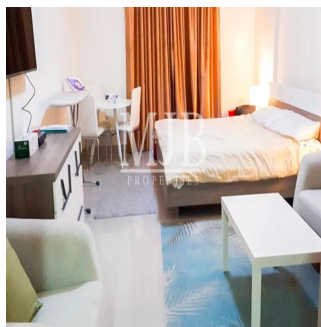

# Spacious Studio In Plaza Residence Jvc

Mauricio, Distrito de Savanne, Bel Ombre, , , ,

PRECIO DE VENTA

**\$ 399999.00**

- 488 qft
- 0 habitaciones
- 1 dormitorios
- 1 baños
- 1 suelos
- 1 qft superficie terrestre
- 1 plazas de coche

**Pete Parker**  
Prkk  
Vancouver, Canada - Hora Local

[598 3453645645](tel:5983453645645)

MJB Properties is pleased to offer this Spacious Studio In Plaza Residence -JVC Property Descriptions: Balcony Vacant on Transfer Basement parking for each apartment Beautiful Garden Fun Children’s play areas State of Art Swimming Pool Quality Kitchen Cabinets and Wardrobes Security in the building Forebode quality finishing Spanish Style Building Studio With Nice View Famous Grocery And Laundry In Same Building

Disponible En: 01.01.1970

Piso: 4    Suelos: 4    Ano De Construcción: 2017    Plazas Para Coches: 4    Año De Construcción: 2017    Tipo Oficina

Plaza Residences is situated at Jumeirah Village Circle. The residential project comes in spacious studio, one, two, three bedroom and duplexes that creates a harmonious community and recreational areas, basement parking for each apartment, gardens and many others.