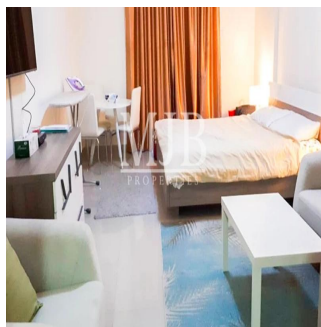

Ático

Spacious Studio In Plaza Residence Jvc

Mauricio, Distrito de Savanne, Bel Ombre, , , ,

PRECIO DE VENTA

USD 399999.00

-  488 qft
-  0 habitaciones
-  1 dormitorios
-  1 baños
-  1 suelos
-  1 qft superficie terrestre
-  1 plazas de coche

Pete Parker
Prkk
Vancouver, Canada - Hora Local

 598 3453645645

MJB Properties is pleased to offer this Spacious Studio In Plaza Residence -JVC Property Descriptions: Balcony Vacant on Transfer Basement parking for each apartment Beautiful Garden Fun Children's play areas State of Art Swimming Pool Quality Kitchen Cabinets and Wardrobes Security in the building Forebode quality finishing Spanish Style Building Studio With Nice View Famous Grocery And Laundry In Same Building

Disponible En: 01.01.1970

Piso: 4 Suelos: 4 Ano De Construcción: 2017 Plazas Para Coches: 4 Tipo Oficina

Plaza Residences is situated at Jumeirah Village Circle. The residential project comes in spacious studio, one, two, three bedroom and duplexes that creates a harmonious community and recreational areas, basement parking for each apartment, gardens and many others.