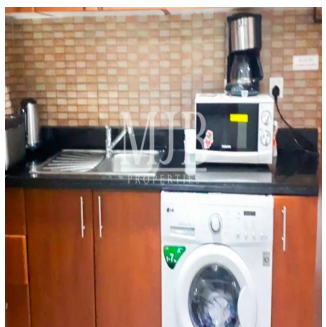

Ático

Spacious Studio In Plaza Residence Jvc

Mauricio, Distrito de Savanne, Bel Ombre, , , ,

PRECIO DE VENTA

USD 399999.00

-  488 qft
-  0 habitaciones
-  1 dormitorios
-  1 baños
-  1 suelos
-  1 qft superficie terrestre
-  1 plazas de coche

Pete Parker
Prkk
Vancouver, Canada - Hora Local

 598 3453645645

MJB Properties is pleased to offer this Spacious Studio In Plaza Residence -JVC Property Descriptions: Balcony Vacant on Transfer Basement parking for each apartment Beautiful Garden Fun Children's play areas State of Art Swimming Pool Quality Kitchen Cabinets and Wardrobes Security in the building Forebode quality finishing Spanish Style Building Studio With Nice View Famous Grocery And Laundry In Same Building

Disponible En: 01.01.1970

Piso: 4 Suelos: 4 Ano De Construcción: 2017 Plazas Para Coches: 4 Tipo Oficina

Plaza Residences is situated at Jumeirah Village Circle. The residential project comes in spacious studio, one, two, three bedroom and duplexes that creates a harmonious community and recreational areas, basement parking for each apartment, gardens and many others.