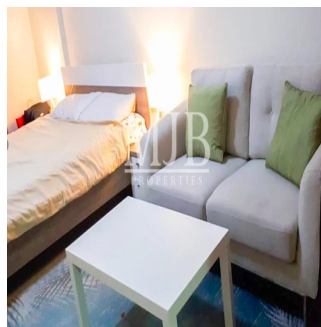

Ático

Spacious Studio In Plaza Residence Jvc

Mauricio, Distrito de Savanne, Bel Ombre, , , ,

PRECIO DE VENTA

\$ 399999.00

-  488 qft
-  0 habitaciones
-  1 dormitorios
-  1 baños
-  1 suelos
-  1 qft superficie terrestre
-  1 plazas de coche

Pete Parker
 Prkk
 Vancouver, Canada - Hora Local

 598 3453645645

MJB Properties is pleased to offer this Spacious Studio In Plaza Residence -JVC Property Descriptions: Balcony Vacant on Transfer Basement parking for each apartment Beautiful Garden Fun Children's play areas State of Art Swimming Pool Quality Kitchen Cabinets and Wardrobes Security in the building Forebode quality finishing Spanish Style Building Studio With Nice View Famous Grocery And Laundry In Same Building

Disponible En: 01.01.1970

Piso: 4 Suelos: 4 Ano De Construcción: 2017 Plazas Para Coches: 4 Tipo Oficina

Plaza Residences is situated at Jumeirah Village Circle. The residential project comes in spacious studio, one, two, three bedroom and duplexes that creates a harmonious community and recreational areas, basement parking for each apartment, gardens and many others.