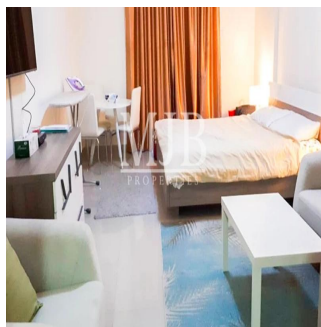

Ático

Spacious Studio In Plaza Residence Jvc

Mauricio, Distrito de Savanne, Bel Ombre, , , ,

PRECIO DE VENTA

\$ 399999.00

-  488 qft
-  0 habitaciones
-  1 dormitorios
-  1 baños
-  1 suelos
-  1 qft superficie terrestre
-  1 plazas de coche

Pete Parker
 Prkk
 Vancouver, Canada - Hora Local

 598 3453645645

MJB Properties is pleased to offer this Spacious Studio In Plaza Residence -JVC Property Descriptions: Balcony Vacant on Transfer Basement parking for each apartment Beautiful Garden Fun Children's play areas State of Art Swimming Pool Quality Kitchen Cabinets and Wardrobes Security in the building Forebode quality finishing Spanish Style Building Studio With Nice View Famous Grocery And Laundry In Same Building

Disponible En: 01.01.1970

Piso: 4 Suelos: 4 Ano De Construcción: 2017 Plazas Para Coches: 4 Tipo Oficina

Plaza Residences is situated at Jumeirah Village Circle. The residential project comes in spacious studio, one, two, three bedroom and duplexes that creates a harmonious community and recreational areas, basement parking for each apartment, gardens and many others.