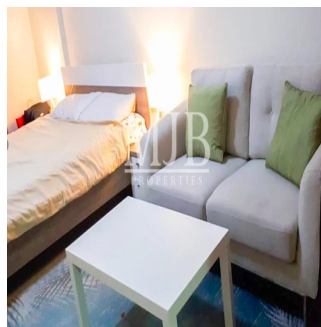

Ático

Spacious Studio In Plaza Residence Jvc

Mauricio, Distrito de Savanne, Bel Ombre, , , ,

PRECIO DE VENTA

USD 399999.00

-  488 qft
-  0 habitaciones
-  1 dormitorios
-  1 baños
-  1 suelos
-  1 qft superficie terrestre
-  1 plazas de coche

Pete Parker
Prkk
Vancouver, Canada - Hora Local

 598 3453645645

MJB Properties is pleased to offer this Spacious Studio In Plaza Residence -JVC Property Descriptions: Balcony Vacant on Transfer Basement parking for each apartment Beautiful Garden Fun Children's play areas State of Art Swimming Pool Quality Kitchen Cabinets and Wardrobes Security in the building Forebode quality finishing Spanish Style Building Studio With Nice View Famous Grocery And Laundry In Same Building

Disponible En: 01.01.1970

Piso: 4 Suelos: 4 Ano De Construcción: 2017 Plazas Para Coches: 4 Tipo Oficina

Plaza Residences is situated at Jumeirah Village Circle. The residential project comes in spacious studio, one, two, three bedroom and duplexes that creates a harmonious community and recreational areas, basement parking for each apartment, gardens and many others.