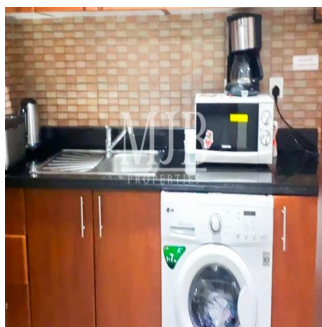

# Spacious Studio In Plaza Residence Jvc

Mauricio, Distrito de Savanne, Bel Ombre, , , ,

PRECIO DE VENTA

**\$ 399999.00**

- 488 qft
- 0 habitaciones
- 1 dormitorios
- 1 baños
- 1 suelos
- 1 qft superficie terrestre
- 1 plazas de coche

**Pete Parker**  
Prkk  
Vancouver, Canada - Hora Local

[598 3453645645](tel:5983453645645)

MJB Properties is pleased to offer this Spacious Studio In Plaza Residence -JVC Property Descriptions: Balcony Vacant on Transfer Basement parking for each apartment Beautiful Garden Fun Children’s play areas State of Art Swimming Pool Quality Kitchen Cabinets and Wardrobes Security in the building Forebode quality finishing Spanish Style Building Studio With Nice View Famous Grocery And Laundry In Same Building