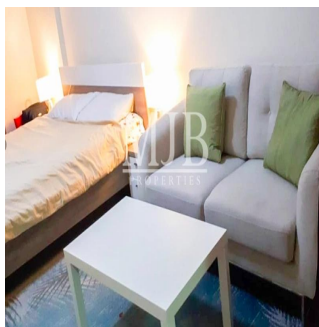

# Spacious Studio In Plaza Residence Jvc

Mauricio, Distrito de Savanne, Bel Ombre, , , ,

PRECIO DE VENTA

**\$ 399999.00**

- 488 qft
- 0 habitaciones
- 1 dormitorios
- 1 baños
- 1 suelos
- 1 qft superficie terrestre
- 1 plazas de coche

**Pete Parker**  
Prkk  
Vancouver, Canada - Hora Local

[598 3453645645](tel:5983453645645)

MJB Properties is pleased to offer this Spacious Studio In Plaza Residence -JVC Property Descriptions: Balcony Vacant on Transfer Basement parking for each apartment Beautiful Garden Fun Children’s play areas State of Art Swimming Pool Quality Kitchen Cabinets and Wardrobes Security in the building Forebode quality finishing Spanish Style Building Studio With Nice View Famous Grocery And Laundry In Same Building

Disponible En: 01.01.1970

Piso: 4    Suelos: 4    Ano De Construcción: 2017    Plazas Para Coches: 4    Año De Construcción: 2017    Tipo Oficina

Plaza Residences is situated at Jumeirah Village Circle. The residential project comes in spacious studio, one, two, three bedroom and duplexes that creates a harmonious community and recreational areas, basement parking for each apartment, gardens and many others.