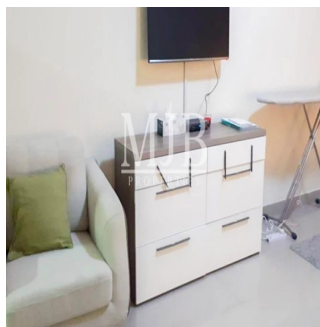

# Spacious Studio In Plaza Residence Jvc

Mauricio, Distrito de Savanne, Bel Ombre, , , ,

PRECIO DE VENTA

**\$ 399999.00**

- 488 qft
- 0 habitaciones
- 1 dormitorios
- 1 baños
- 1 suelos
- 1 qft superficie terrestre
- 1 plazas de coche

**Pete Parker**  
Prkk  
Vancouver, Canada - Hora Local

[598 3453645645](tel:5983453645645)

MJB Properties is pleased to offer this Spacious Studio In Plaza Residence -JVC Property Descriptions: Balcony Vacant on Transfer Basement parking for each apartment Beautiful Garden Fun Children’s play areas State of Art Swimming Pool Quality Kitchen Cabinets and Wardrobes Security in the building Forebode quality finishing Spanish Style Building Studio With Nice View Famous Grocery And Laundry In Same Building

Disponible En: 01.01.1970

Piso: 4    Suelos: 4    Ano De Construcción: 2017    Plazas Para Coches: 4    Año De Construcción: 2017    Tipo Oficina

Plaza Residences is situated at Jumeirah Village Circle. The residential project comes in spacious studio, one, two, three bedroom and duplexes that creates a harmonious community and recreational areas, basement parking for each apartment, gardens and many others.