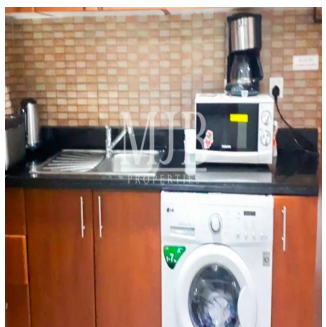

Ático

Spacious Studio In Plaza Residence Jvc

Mauricio, Distrito de Savanne, Bel Ombre, , , ,

PRECIO DE VENTA

\$ 399999.00

-  488 qft
-  0 habitaciones
-  1 dormitorios
-  1 baños
-  1 suelos
-  1 qft superficie terrestre
-  1 plazas de coche

Pete Parker
 Prkk
 Vancouver, Canada - Hora Local

 598 3453645645

MJB Properties is pleased to offer this Spacious Studio In Plaza Residence -JVC Property Descriptions: Balcony Vacant on Transfer Basement parking for each apartment Beautiful Garden Fun Children's play areas State of Art Swimming Pool Quality Kitchen Cabinets and Wardrobes Security in the building Forebode quality finishing Spanish Style Building Studio With Nice View Famous Grocery And Laundry In Same Building

Disponible En: 01.01.1970

Piso: 4 Suelos: 4 Ano De Construcción: 2017 Plazas Para Coches: 4 Tipo Oficina

Plaza Residences is situated at Jumeirah Village Circle. The residential project comes in spacious studio, one, two, three bedroom and duplexes that creates a harmonious community and recreational areas, basement parking for each apartment, gardens and many others.