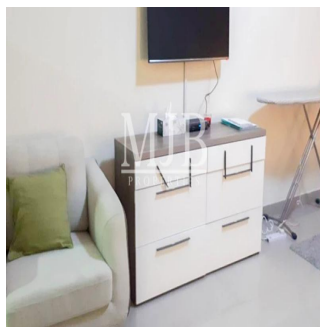

Ático

Spacious Studio In Plaza Residence Jvc

Mauricio, Distrito de Savanne, Bel Ombre, , , ,

PRECIO DE VENTA

USD 399999.00

-  488 qft
-  0 habitaciones
-  1 dormitorios
-  1 baños
-  1 suelos
-  1 qft superficie terrestre
-  1 plazas de coche

Pete Parker
Prkk
Vancouver, Canada - Hora Local

 598 3453645645

MJB Properties is pleased to offer this Spacious Studio In Plaza Residence -JVC Property Descriptions: Balcony Vacant on Transfer Basement parking for each apartment Beautiful Garden Fun Children's play areas State of Art Swimming Pool Quality Kitchen Cabinets and Wardrobes Security in the building Forebode quality finishing Spanish Style Building Studio With Nice View Famous Grocery And Laundry In Same Building

Disponible En: 01.01.1970

Piso: 4 Suelos: 4 Ano De Construcción: 2017 Plazas Para Coches: 4 Tipo Oficina

Plaza Residences is situated at Jumeirah Village Circle. The residential project comes in spacious studio, one, two, three bedroom and duplexes that creates a harmonious community and recreational areas, basement parking for each apartment, gardens and many others.