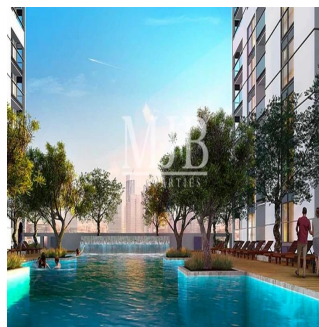

Ático

Luxury 2 Bedroom Apartment Sobha Creek Vistas

España, Andalucía, Atalaya Isdabe, Al Meydan Rd, 11, ,

PRECIO DE VENTA

\$ 792000.00

- 792 qft
- 0 habitaciones
- 1 dormitorios
- 1 baños
- 1 suelos
- 1 qft superficie terrestre
- 1 plazas de coche

Pete Parker

Prkk

Vancouver, Canada - Hora Local

598 3453645645

MMJB Properties proudly offer you this world class Sobha Signature quality luxury apartments in the heart of MBR City; Sobha Creek Vistas. The project promises unobstructed panoramic views of iconic landmarks in the vicinity of the project, especially enjoyable from the highest perches of Creek Vistas. 1 and 2 bedroom apartments featuring amenities that will leave residents comfortable and relaxed throughout the day. With spacious balconies and floor-to-ceiling windows that offer the best views of the city, Through world-class finishing, smart layouts, state-of-the-art kitchens, elegantly accented bathrooms, parking space, 24-hour security, card-controlled access and a drop-off driveway entry.