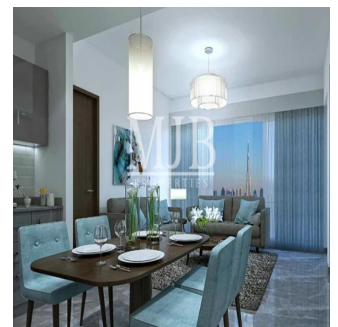

Ático

Luxury 2 Bedroom Apartment Sobha Creek Vistas

España, Andalucía, Atalaya Isdabe, Al Meydan Rd, 11, ,

PRECIO DE VENTA

\$ 792000.00

- 792 qft
- 0 habitaciones
- 1 dormitorios
- 1 baños
- 1 suelos
- 1 qft superficie terrestre
- 1 plazas de coche

Pete Parker

Prkk

Vancouver, Canada - Hora Local

598 3453645645

MMJB Properties proudly offer you this world class Sobha Signature quality luxury apartments in the heart of MBR City; Sobha Creek Vistas. The project promises unobstructed panoramic views of iconic landmarks in the vicinity of the project, especially enjoyable from the highest perches of Creek Vistas. 1 and 2 bedroom apartments featuring amenities that will leave residents comfortable and relaxed throughout the day. With spacious balconies and floor-to-ceiling windows that offer the best views of the city, Through world-class finishing, smart layouts, state-of-the-art kitchens, elegantly accented bathrooms, parking space, 24-hour security, card-controlled access and a drop-off driveway entry.