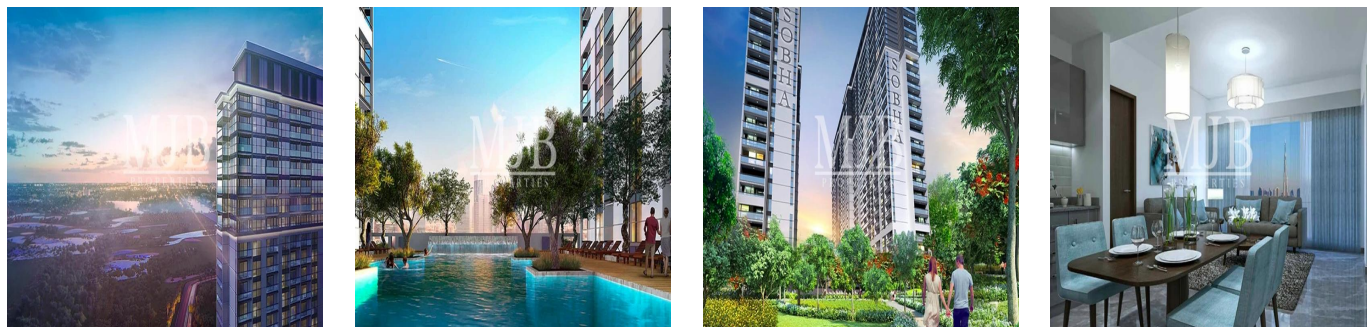

# Luxury 2 Bedroom Apartment Sobha Creek Vistas

España, Andalucía, Atalaya Isdabe, Al Meydan Rd, 11, ,

PRECIO DE VENTA

**USD 792000.00**

- 🏠 792 qft
- 🏠 0 habitaciones
- 🛏️ 1 dormitorios
- 🚿 1 baños
- 🏠 1 suelos
- 📏 1 qft superficie terrestre
- 🚗 1 plazas de coche

**Pete Parker**  
 Prkk  
 Vancouver, Canada - Hora Local

598 3453645645

MMJB Properties proudly offer you this world class Sobha Signature quality luxury apartments in the heart of MBR City; Sobha Creek Vistas. The project promises unobstructed panoramic views of iconic landmarks in the vicinity of the project, especially enjoyable from the highest perches of Creek Vistas. 1 and 2 bedroom apartments featuring amenities that will leave residents comfortable and relaxed throughout the day. With spacious balconies and floor-to-ceiling windows that offer the best views of the city, Through world-class finishing, smart layouts, state-of-the-art kitchens, elegantly accented bathrooms, parking space, 24-hour security, card-controlled access and a drop-off driveway entry.