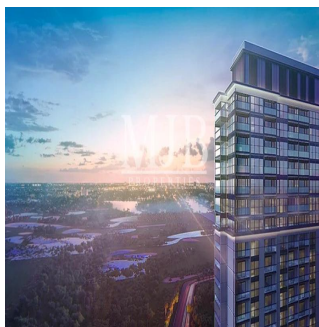

Ático

Luxury 2 Bedroom Apartment Sobha Creek Vistas

España, Andalucía, Atalaya Isdabe, Al Meydan Rd, 11, ,

PRECIO DE VENTA

\$ 792000.00

- 792 qft
- 0 habitaciones
- 1 dormitorios
- 1 baños
- 1 suelos
- 1 qft superficie terrestre
- 1 plazas de coche

Pete Parker

Prkk

Vancouver, Canada - Hora Local

598 3453645645

MMJB Properties proudly offer you this world class Sobha Signature quality luxury apartments in the heart of MBR City; Sobha Creek Vistas. The project promises unobstructed panoramic views of iconic landmarks in the vicinity of the project, especially enjoyable from the highest perches of Creek Vistas. 1 and 2 bedroom apartments featuring amenities that will leave residents comfortable and relaxed throughout the day. With spacious balconies and floor-to-ceiling windows that offer the best views of the city, Through world-class finishing, smart layouts, state-of-the-art kitchens, elegantly accented bathrooms, parking space, 24-hour security, card-controlled access and a drop-off driveway entry.