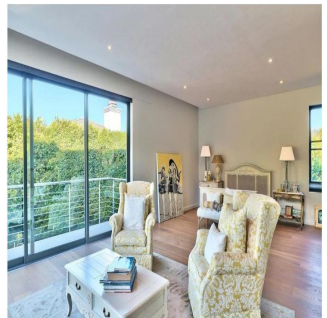

Ático

Unique Contemporary Luxury 4 Bedroom House For Sale In Constantia

Sudáfrica, Gauteng, Sandton, , , ,

PRECIO DE VENTA

\$ 2029450.00

- 🏠 700 qm
- 🛏️ 9 habitaciones
- 🛏️ 4 dormitorios
- 🚿 5 baños
- 🏠 5 suelos
- 📏 5 qm superficie terrestre
- 🚗 5 plazas de coche

Mark Upton
Upton Properties
Cape Town, South Africa - Hora Local

 **+27 828902888**

4 BEDROOM HOUSE FOR SALE IN CONSTANTIA A Triumph in Contemporary Luxury Designed to superb architectural specification, the home extends beyond the offering of luxury accommodation and lifestyle, situated in a scenic, prestigious, luxury, 24hr Security Estate in the heart of the Historic Constantia Winelands. It is the unique concept envisaging both sleek linearity and skilled craftsmanship that makes this residence so special. Step into the enormous light filled, triple volume entrance hall and experience the high-end finishes, complemented by state-of-the-art technologies. The open plan living and dining area with fireplace and adjoining Miele kitchen forms the heart of the home, all of which flow to the idyllic outside terrace overlooking the shimmering salt lap pool softened by ingeniously arranged green spaces which are seamlessly integrated through large floor-to-ceiling glass sliding doors. The interiors are flooded with daylight, thanks to the abundance of enormous windows, high glass sliding doors, maximizing the most benevolent all-round, serene mountain views. Particular appeal is given throughout the 4 bedroom suites each with their own en-suite "spa bathroom". Some with their own private lounge and terrace. Two upstairs and two downstairs. Another highlight of the property is the large family/TV/fitness or hobby room upstairs, wonderful en-suite spa bathroom, special steam room and a step-out balcony.