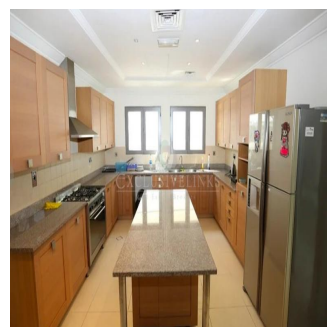

Jcm Bienes Ra?ces
 Jcm Bienes Ra?ces
 Naucalpan de Juárez, Mexico - Hora Local

[+52 55 8421 5859](tel:+525584215859)

Henry Wiltshire International is pleased to present this exclusive luxury villa for sale on Palm Jumeirah. This property is located halfway up the K frond on this iconic development and offers outstanding views of the Dubai Marina Skyline across the vast sea. This Signature Villa sits on a plot size of 13,400 sqft and is the most popular style due to its fantastic open layout and has been well maintained throughout. The villa is arranged over two floors and boasts five bedrooms finished with beautiful interiors, high ceilings and large windows that fill the home with natural light. The ground floor comprises a large modern kitchen and two separate dining areas along with a study overlooking the beautifully landscaped garden & swimming pool. There is a guest bedroom & ensuite with its own side entrance. The master bedroom is located on the first floor with a large balcony and their own en-suites along with the remaining three bedrooms.