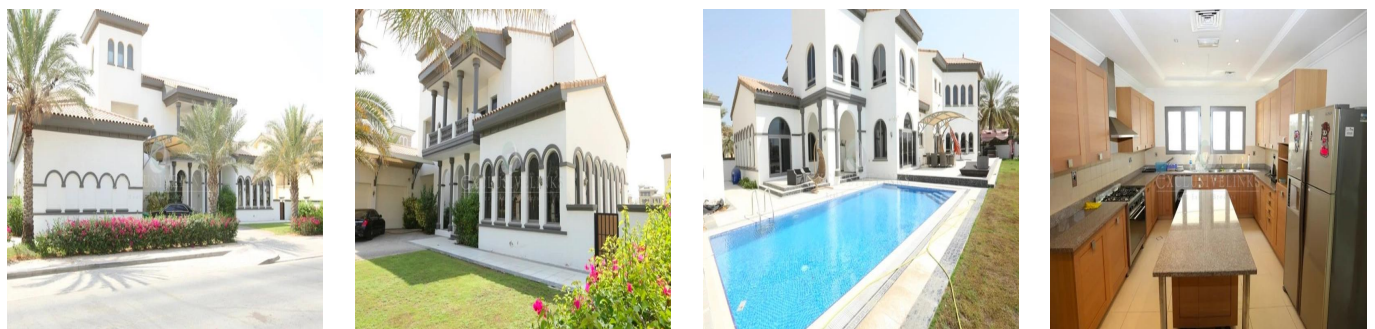

Ático

Exclusive Signature Villas Frond K Palm Jumeirah

Sudáfrica, Gauteng, Sandton, , , ,

PRECIO DE VENTA

USD 19000000.00

- 🏠 7000 qft
- 🛏️ 1 habitaciones
- 🛏️ 1 dormitorios
- 🚿 1 baños
- 🏠 1 suelos
- 📏 1 qft superficie terrestre
- 🚗 1 plazas de coche

Jcm Bienes Ra?ces
 Jcm Bienes Ra?ces
 Naucalpan de Juárez, Mexico - Hora Local

[+52 55 8421 5859](tel:+525584215859)

Henry Wiltshire International is pleased to present this exclusive luxury villa for sale on Palm Jumeirah. This property is located halfway up the K frond on this iconic development and offers outstanding views of the Dubai Marina Skyline across the vast sea. This Signature Villa sits on a plot size of 13,400 sqft and is the most popular style due to its fantastic open layout and has been well maintained throughout. The villa is arranged over two floors and boasts five bedrooms finished with beautiful interiors, high ceilings and large windows that fill the home with natural light. The ground floor comprises a large modern kitchen and two separate dining areas along with a study overlooking the beautifully landscaped garden & swimming pool. There is a guest bedroom & ensuite with its own side entrance. The master bedroom is located on the first floor with a large balcony and their own en-suites along with the remaining three bedrooms.