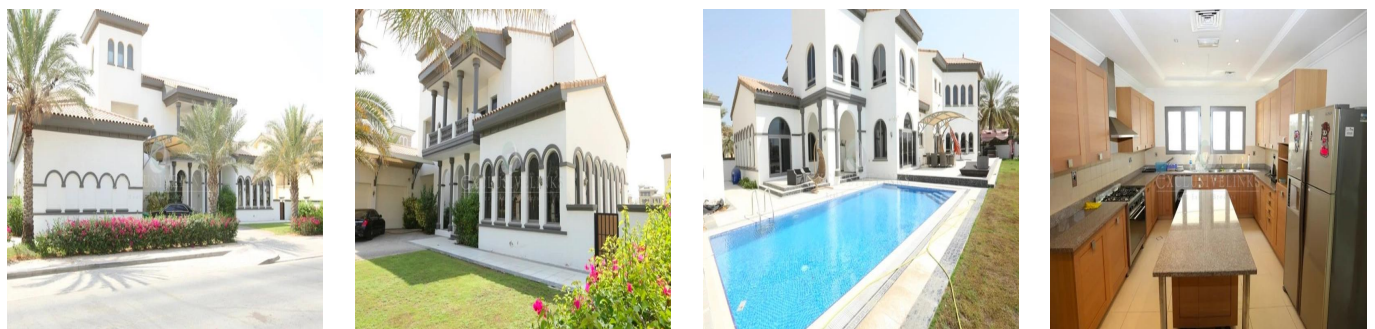

# Exclusive Signature Villas Frond K Palm Jumeirah

Sudáfrica, Gauteng, Sandton, , , ,

PRECIO DE VENTA

**\$ 19000000.00**

- 🏠 7000 qft
- 🛏️ 1 habitaciones
- 🛏️ 1 dormitorios
- 🚿 1 baños
- 🏠 1 suelos
- 📏 1 qft superficie terrestre
- 🚗 1 plazas de coche

**Jcm Bienes Ra?ces**  
 Jcm Bienes Ra?ces  
 Naucalpan de Juárez, Mexico - Hora Local

[+52 55 8421 5859](tel:+525584215859)

Henry Wiltshire International is pleased to present this exclusive luxury villa for sale on Palm Jumeirah. This property is located halfway up the K frond on this iconic development and offers outstanding views of the Dubai Marina Skyline across the vast sea. This Signature Villa sits on a plot size of 13,400 sqft and is the most popular style due to its fantastic open layout and has been well maintained throughout. The villa is arranged over two floors and boasts five bedrooms finished with beautiful interiors, high ceilings and large windows that fill the home with natural light. The ground floor comprises a large modern kitchen and two separate dining areas along with a study overlooking the beautifully landscaped garden & swimming pool. There is a guest bedroom & ensuite with its own side entrance. The master bedroom is located on the first floor with a large balcony and their own en-suites along with the remaining three bedrooms.