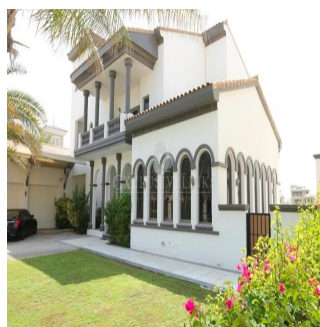

Ático

Exclusive Signature Villas Frond K Palm Jumeirah

Sudáfrica, Gauteng, Sandton, , , ,

PRECIO DE VENTA

USD 19000000.00

- 🏠 7000 qft
- 🛏️ 1 habitaciones
- 🛏️ 1 dormitorios
- 🚿 1 baños
- 🏠 1 suelos
- 📏 1 qft superficie terrestre
- 🚗 1 plazas de coche

Jcm Bienes Ra?ces
 Jcm Bienes Ra?ces
 Naucalpan de Juárez, Mexico - Hora Local

[+52 55 8421 5859](tel:+525584215859)

Henry Wiltshire International is pleased to present this exclusive luxury villa for sale on Palm Jumeirah. This property is located halfway up the K frond on this iconic development and offers outstanding views of the Dubai Marina Skyline across the vast sea. This Signature Villa sits on a plot size of 13,400 sqft and is the most popular style due to its fantastic open layout and has been well maintained throughout. The villa is arranged over two floors and boasts five bedrooms finished with beautiful interiors, high ceilings and large windows that fill the home with natural light. The ground floor comprises a large modern kitchen and two separate dining areas along with a study overlooking the beautifully landscaped garden & swimming pool. There is a guest bedroom & ensuite with its own side entrance. The master bedroom is located on the first floor with a large balcony and their own en-suites along with the remaining three bedrooms.