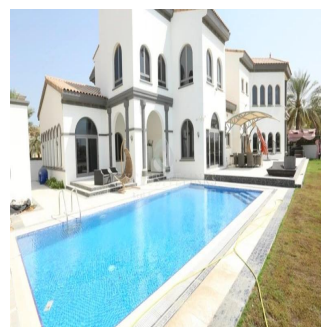

Ático

Exclusive Signature Villas Frond K Palm Jumeirah

Sudáfrica, Gauteng, Sandton, , , ,

PRECIO DE VENTA

USD 19000000.00

- 🏠 7000 qft
- 🛏️ 1 habitaciones
- 🛏️ 1 dormitorios
- 🚿 1 baños
- 🏠 1 suelos
- 📏 1 qft superficie terrestre
- 🚗 1 plazas de coche

Jcm Bienes Ra?ces
 Jcm Bienes Ra?ces
 Naucalpan de Juárez, Mexico - Hora Local

[+52 55 8421 5859](tel:+525584215859)

Henry Wiltshire International is pleased to present this exclusive luxury villa for sale on Palm Jumeirah. This property is located halfway up the K frond on this iconic development and offers outstanding views of the Dubai Marina Skyline across the vast sea. This Signature Villa sits on a plot size of 13,400 sqft and is the most popular style due to its fantastic open layout and has been well maintained throughout. The villa is arranged over two floors and boasts five bedrooms finished with beautiful interiors, high ceilings and large windows that fill the home with natural light. The ground floor comprises a large modern kitchen and two separate dining areas along with a study overlooking the beautifully landscaped garden & swimming pool. There is a guest bedroom & ensuite with its own side entrance. The master bedroom is located on the first floor with a large balcony and their own en-suites along with the remaining three bedrooms.