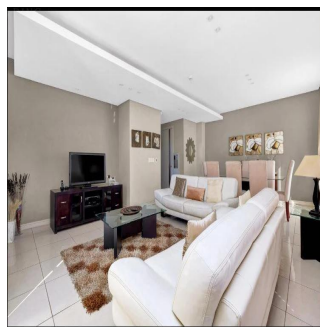

# Executive 2 Bedroom Apartment For Sale In Morningside, Sandton

Sudáfrica, Gauteng, Sandton, , , 2057,

PRECIO DE VENTA

**USD 384450.00**

- 149 qm
- 4 habitaciones
- 2 dormitorios
- 2 baños
- 2 suelos
- 2 qm superficie terrestre
- 2 plazas de coche

**Nelson Ferreira**  
 Pam Golding Properties Hyde Park  
 Sandton, South Africa - Hora Local

27 82 600 4455

Executive living The Regent offers secure executive living at its very best. This spacious 2 bed 2.5 bath north facing lock up and go apartment is the ideal home for the person wanting all the conveniences of modern life without hassles. Excellent security with lift access straight into the apartment plus concierge, gym, spa, meeting rooms and restaurant. Invest in this superb lifestyle offering.