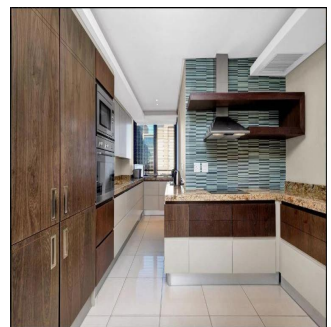

**Nelson Ferreira**  
 Pam Golding Properties Hyde Park  
 Sandton, South Africa - Hora Local

27 82 600 4455

Executive living The Regent offers secure executive living at its very best. This spacious 2 bed 2.5 bath north facing lock up and go apartment is the ideal home for the person wanting all the conveniences of modern life without hassles. Excellent security with lift access straight into the apartment plus concierge, gym, spa, meeting rooms and restaurant. Invest in this superb lifestyle offering.