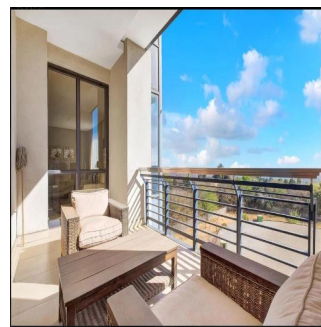

# Executive 2 Bedroom Apartment For Sale In Morningside, Sandton

Sudáfrica, Gauteng, Sandton, , , 2057,

PRECIO DE VENTA

**USD 384450.00**

- 149 qm
- 4 habitaciones
- 2 dormitorios
- 2 baños
- 2 suelos
- 2 qm superficie terrestre
- 2 plazas de coche

**Nelson Ferreira**  
 Pam Golding Properties Hyde Park  
 Sandton, South Africa - Hora Local

27 82 600 4455

Executive living The Regent offers secure executive living at its very best. This spacious 2 bed 2.5 bath north facing lock up and go apartment is the ideal home for the person wanting all the conveniences of modern life without hassles. Excellent security with lift access straight into the apartment plus concierge, gym, spa, meeting rooms and restaurant. Invest in this superb lifestyle offering.