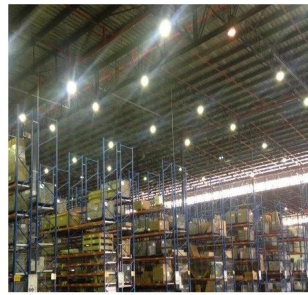

Ático

State Of The Art Warehouse For Sale In Linbro Park

Sudáfrica, Cabo Occidental, Ciudad del Cabo, , , 2090,

- 5125 qm
- habitaciones
- dormitorios
- baños
- suelos
- qm superficie terrestre
- plazas de coche

Angelica Palacio

Provisa Grupo Inmobiliario
Playa del Carmen, Mexico - Hora Local

+52 984 127 6169

HIGHWAY EXPOSURE - LINBRO PARK State of the art - A Grade Basement area of 1 273sqm can be added as warehousing/ storage space
Excellent vehicle reticulation Roller shutter doors Dock levellers Exquisite offices and warehouse Ample Parking