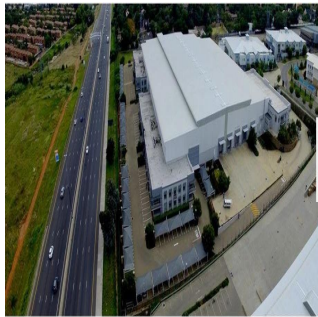

Ático

State Of The Art Warehouse For Sale In Linbro Park

Sudáfrica, Cabo Occidental, Ciudad del Cabo, , , 2090,

- 5125 qm
- habitaciones
- dormitorios
- baños
- suelos
- qm superficie terrestre
- plazas de coche

Angelica Palacio

Provisa Grupo Inmobiliario
Playa del Carmen, Mexico - Hora Local

+52 984 127 6169

HIGHWAY EXPOSURE - LINBRO PARK State of the art - A Grade Basement area of 1 273sqm can be added as warehousing/ storage space
Excellent vehicle reticulation Roller shutter doors Dock levellers Exquisite offices and warehouse Ample Parking