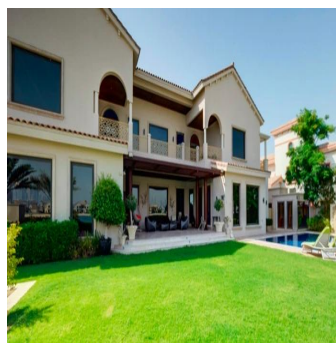

Ático

Exclusive 6 Bedroom Villa - Signature Villas Palm Jumeirah

Sudáfrica, Cabo Occidental, Ciudad del Cabo, , , ,

PRECIO DE VENTA

\$ 11160200.00

- 650 qm
- habitaciones
- 6 dormitorios
- 5 baños
- 5 suelos
- 5 qm superficie terrestre
- 5 plazas de coche

Pgs Realty
Pgs Realty
Panamá, Panama - Hora Local

+507 391-8878

Exclusive Luxury Signature Villa in Palm Jumeirah Luxury interior, spacious living, dining areas, 6 bedrooms High number Plot size: 13,400 sq.ft. B.U,A: 7,000 sq.ft. Vacant on Transfer Viewing is possible with 1day notice.

Disponible En: 01.01.1970

Piso: 4 Suelos: 4 Año De Construcción: 2017 Plazas Para Coches: 4 Año De Construcción: 2017 Tipo Oficina

Palm Jumeirah is the world's largest man-made island and is comprised of a 2 km long trunk, a crown made up of 17 fronds and a surrounding crescent. Its 4,000 exclusive villas and spacious apartments enjoy beautiful sea views along with amazing facilities such as a range of sophisticated beach clubs - each with swimming pool, gym and restaurant. A dazzling selection of five-star resorts, including the famous Atlantis hotel, make this a truly unique place to buy a luxury home.