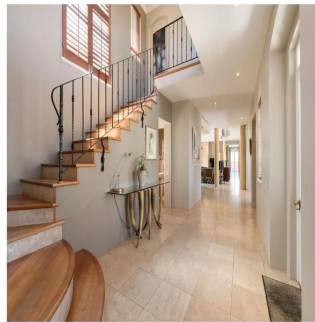

Ático

5 Bedroom House For Sale In Erinvale Golf Estate

, , 7130,

PRECIO DE VENTA

USD 1324600.00

- 🏠 550 qm
- 🏠 10 habitaciones
- 🛏️ 5 dormitorios
- 🚿 5 baños
- 🏠 5 suelos
- 📏 5 qm superficie terrestre
- 🚗 5 plazas de coche

Antonie Goosen
Meridian Realty
Stellenbosch, South Africa - Hora Local

+27 0825545838

BLISSFUL SETTING AND PRIME POSITION SITUATED WITHIN THE ERINVALLE GOLF ESTATE! If prime position and premium address within the Helderberg basin is what your looking for here it is. This 5 Bedroom residence situated within the acclaimed Erinvale Golf Estate ticks all the boxes and provides an abundance of luxuries for family living. Situated at the foot of the Helderberg mountain range and nature reserve, this sought after residence positioned at the pinnacle of Erinvale Golf Estate gives you five bedrooms all en-suite with multiple whilst covering a total of 550 square meters living space set over two levels. This property boasts expansive open plan living areas with all five bedrooms being en-suite of which four are upstairs and one downstairs which is ideal for a guest suite. The main en-suite has a walk in wardrobe with air conditioning and private balcony looking onto the beautiful nature reserve. Formalities to this home comprise of the follows, fully equipped chefs kitchen with gas burner and serving area, large living room with gas fireplace, covered entertainment patio with built in braai, private study, formal lounge with gas fireplace, enclosed wine cellar, stunning salt chlorinated pool, triple automated garage. If your looking for a premium lifestyle and residence to call home and have one of South Africa's top golf courses on your doorstep then this is where you'll want to be! For further information or viewing arrangements please feel to contact us.