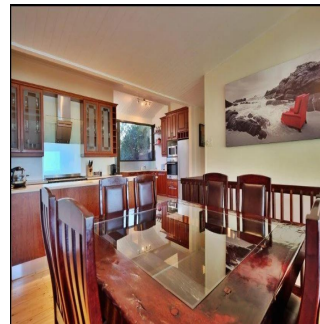

Padeco Realty

Panamá, Panama - Hora Local

+507 67814141

DRIVE INTO YOUR OWN NORTH FACING BUNGALOW ON THE RIDGE OVERLOOKING THE FAMOUS CLIFTON BEACHES Perfectly positioned overlooking the beautiful Clifton beaches and taking in the exceptional advantage of mountain views. Enjoy the tranquil sounds of crashing waves on the shore whilst lounging next to the rim-flow pool and private garden, perfect for entertaining. The bungalow offers an open-plan lounge, dining room and kitchen flowing onto a large deck. 4 Bedrooms, 3 bathrooms, 3 parking bays and a rented tandem garage.