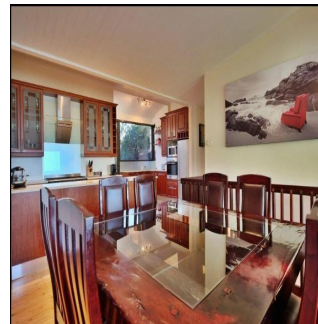

# 4 Bedroom Bungalow For Sale In Clifton

, , 8005,

PRECIO DE VENTA

**USD 4961000.00**

-  199 qm
-  7 habitaciones
-  4 dormitorios
-  3 baños
-  3 suelos
-  3 qm superficie terrestre
-  3 plazas de coche

**Padeco Realty**

Padeco Realty

Panamá, Panama - Hora Local

+507 67814141

DRIVE INTO YOUR OWN NORTH FACING BUNGALOW ON THE RIDGE OVERLOOKING THE FAMOUS CLIFTON BEACHES Perfectly positioned overlooking the beautiful Clifton beaches and taking in the exceptional advantage of mountain views. Enjoy the tranquil sounds of crashing waves on the shore whilst lounging next to the rim-flow pool and private garden, perfect for entertaining. The bungalow offers an open-plan lounge, dining room and kitchen flowing onto a large deck. 4 Bedrooms, 3 bathrooms, 3 parking bays and a rented tandem garage.