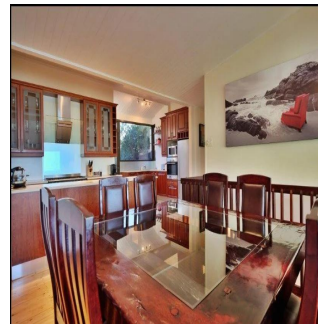

Ático

4 Bedroom Bungalow For Sale In Clifton

, , 8005,

PRECIO DE VENTA

USD 4961000.00

-  199 qm
-  7 habitaciones
-  4 dormitorios
-  3 baños
-  3 suelos
-  3 qm superficie terrestre
-  3 plazas de coche

PADECO
Realty

Padeco Realty

Padeco Realty
Panamá, Panama - Hora Local

 +507 67814141

DRIVE INTO YOUR OWN NORTH FACING BUNGALOW ON THE RIDGE OVERLOOKING THE FAMOUS CLIFTON BEACHES Perfectly positioned overlooking the beautiful Clifton beaches and taking in the exceptional advantage of mountain views. Enjoy the tranquil sounds of crashing waves on the shore whilst lounging next to the rim-flow pool and private garden, perfect for entertaining. The bungalow offers an open-plan lounge, dining room and kitchen flowing onto a large deck. 4 Bedrooms, 3 bathrooms, 3 parking bays and a rented tandem garage.