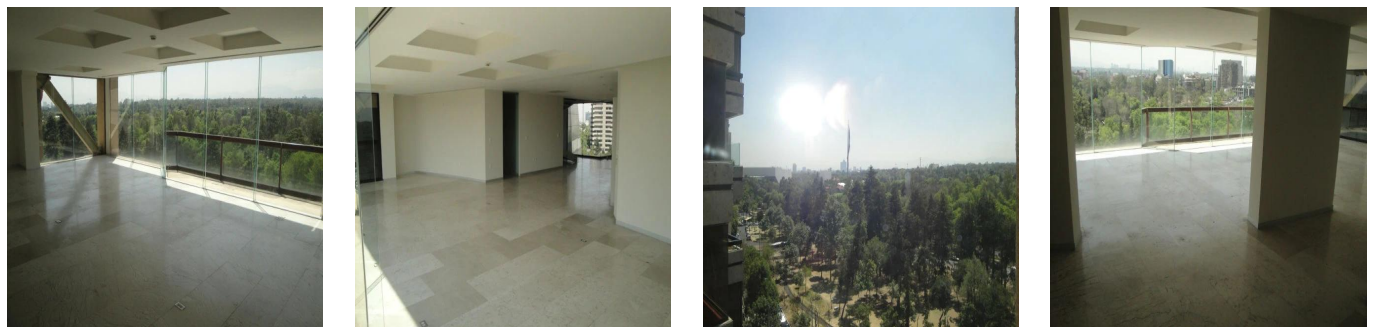

# Elegant Apartment In Prestigious Building

Panama, Panama, Panama City, Campos Elíseos, , ,

PRECIO DE ALQUILER MENSUAL

**\$ 7000.00**

PRECIO DE VENTA

**\$ 0.00**

- 400 qm
- 7 habitaciones
- 3 dormitorios
- 4 baños
- 4 suelos
- 4 qm superficie terrestre
- 4 plazas de coche

**Bruno Paul Bourlon**  
Best Realty Mexico  
Ciudad de México, Mexico - Hora Local

+52 55 1766 5789

Elegant apartment in prestigious building with police security guard, elegant lobby, panoramic view of the park, close to Lincoln Park and the shopping area with restaurants and cafes, make this apartment an ideal place to live. Built on 2 levels, elegant living room with marble floors, 2 level circular staircase, hardwood floors, family TV room, 3 bedrooms with bathroom and walk-in closet in the master bedroom. Complete service areas, gym y sala de reuniones, for rent with or without appliances.