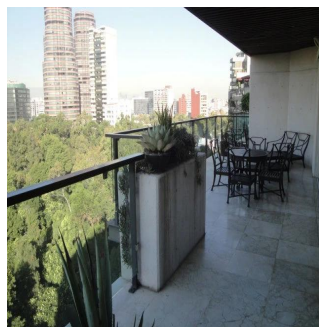

# Beautiful Penthouse With Awesome Terrace In Front Of The Woods

Panama, Panama, Panama City, Campos Elíseos, , ,

PRECIO DE ALQUILER MENSUAL

**\$ 9500.00**

PRECIO DE VENTA

**\$ 0.00**

438 qm 6 habitaciones 3 dormitorios 3 baños

3 suelos 3 qm superficie terrestre 3 plazas de coche

**Bruno Paul Bourlon**

Best Realty Mexico

Ciudad de México, Mexico - Hora Local

+52 55 1766 5789

Beautiful VIP 2-level Penthouse. Fully furnished. 3 bedrooms with bathroom. Master bedroom with large dressing-room and jacuzzi. 656 sqft of terraces. TV area and office,..2 car parking. Security, Awesome view of Park and Chapultepec Castle.