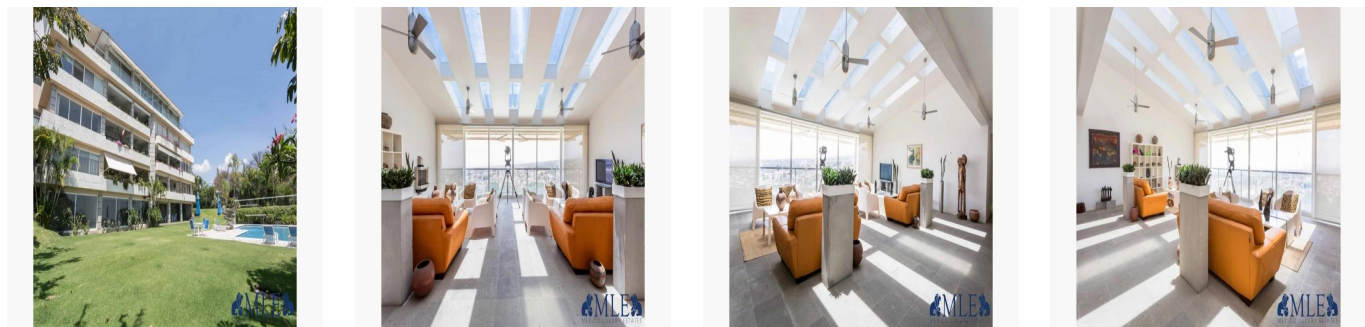

# Penthouse Premium With Panorama View

Panama, Panamá, Panamá, , , ,

PRECIO DE VENTA

**\$ 852400.00**

- 🏠 544 qm
- 🛏️ 6 habitaciones
- 🛏️ 3 dormitorios
- 🚿 3 baños
- 🏠 3 suelos
- 📏 3 qm superficie terrestre
- 🚗 3 plazas de coche

**Mexico Luxury Estates**  
Mexico Luxury Estates  
Cuernavaca, Mexico - Hora Local

[+52 \(777\)221-0421](tel:+52(777)221-0421)

Glorious light illuminates this spectacular modern Penthouse on a commanding height above the town. By day, its subtle skylights reflect a spectrum of color on high white ceilings and walls. Evening shadows carve dramatic sunsets on the mountains and the night views mesmerize. Formal lines and sleek natural stone floors complement the Penthouse which is extensive yet comfortable and above all, endowed with a warm friendly ambience enhanced by the owners' personal treasures from world travels, some of them displayed in gallery settings. Open dining and living areas magnify the overall sense of sculptured space. There are three generous sized bedrooms, and three and a half baths with the Master suite boasting a sitting area, private terrace and an ample walk-in closet. Finished to their tasteful specifications, the owners incorporated various practical ideas and amenities including an open bar, a stainless steel galley-style kitchen, a private office, and three outdoor terraces. A large service area has a laundry room, bedroom and bath. Additional storage is in the independent parking area which holds 7 plus cars. The completely separate, non public entrance gives the impression of a private home yet maintains the amenities and conveniences of a turn key penthouse. Premium Panorama Penthouse takes its name from the unsurpassable views, and having a sense of over seeing it all.