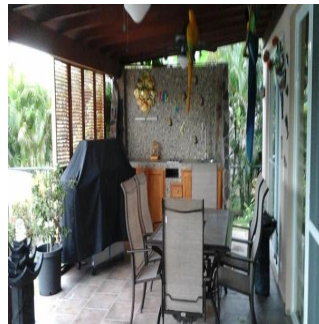

Ático

Lavish Vacation Villa

Calle Pineau, , ,

PRECIO DE VENTA

\$ 735000.00

-  qm
-  9 habitaciones
-  4 dormitorios
-  5 baños
-  5 suelos
-  5 qm superficie terrestre
-  5 plazas de coche

Pierre Marleau

Uncover Panama

Panama, Panama - Hora Local

+507 6487-4686

Plan your next family vacation in this spectacular 4 bedroom and 4 (+.5) bathroom villa. Custom designed with extended living areas, an upgraded kitchen, walk-in closets, private swimming pool and 2 Jacuzzi. Fully landscaped with breathtaking views on the lake of the Royal Decameron Golf Course, nestled in Panama's most desired micro-climate. Take advantage of the Private Beach Club, offering a spacious restaurant, overlooking the beach, a large pool, and umbrellas with chairs at the beach for all to enjoy!