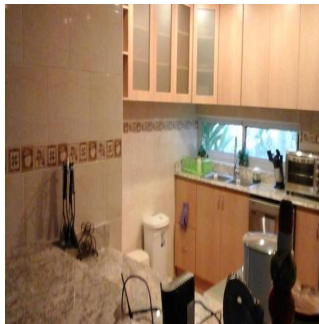

Ático

Lavish Vacation Villa

Calle Pineau, , ,

PRECIO DE VENTA

\$ 735000.00

-  qm
-  9 habitaciones
-  4 dormitorios
-  5 baños
-  5 suelos
-  5 qm superficie terrestre
-  5 plazas de coche

Pierre Marleau

Uncover Panama

Panama, Panama - Hora Local

+507 6487-4686

Plan your next family vacation in this spectacular 4 bedroom and 4 (+.5) bathroom villa. Custom designed with extended living areas, an upgraded kitchen, walk-in closets, private swimming pool and 2 Jacuzzi. Fully landscaped with breathtaking views on the lake of the Royal Decameron Golf Course, nestled in Panama's most desired micro-climate. Take advantage of the Private Beach Club, offering a spacious restaurant, overlooking the beach, a large pool, and umbrellas with chairs at the beach for all to enjoy!