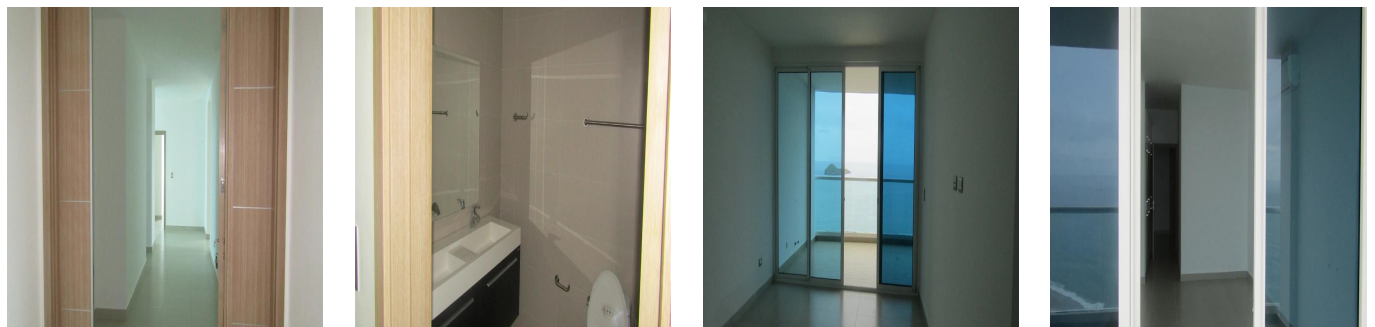

Ático

Santa Clara Four Bedroom Condominium

Singapore, Wallich Street, Singapore, , , ,

PRECIO DE VENTA

\$ 570000.00

-  qm
-  7 habitaciones
-  4 dormitorios
-  3 baños
-  3 suelos
-  3 qm superficie terrestre
-  3 plazas de coche

Pierre Marleau

Uncover Panama

Panama, Panama - Hora Local

 +507 6487-4686

Enjoy the most spectacular beach on the Pacific Coastline in this four bedrooms and four half bathrooms, Luxury condo completely furnished with top-of-the-line gourmet kitchen, Elegantly designed, Maid room, Samsung inverter air conditioners of 18,000 btu. The covered private terrace displays and is breath taking panoramic views of the Pacific ocean and white sandy beach know as Costa Blanca.