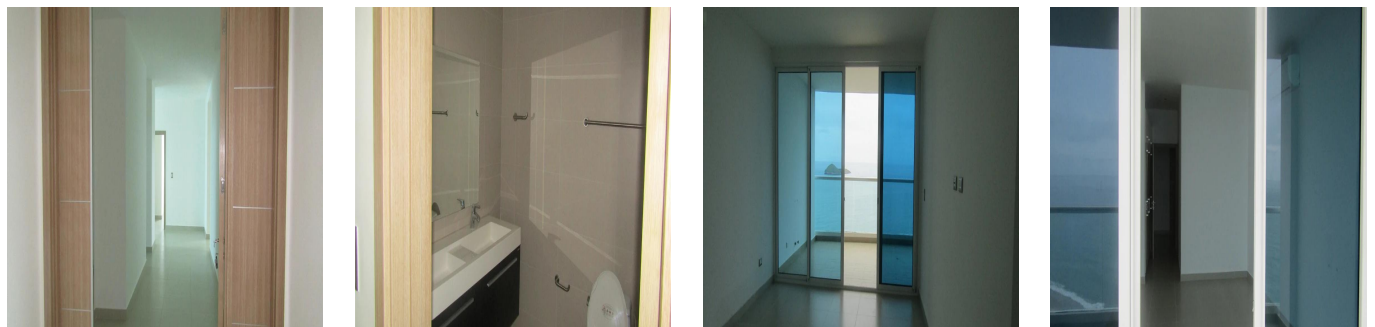

Ático

Santa Clara Four Bedroom Condominium

Singapore, Wallich Street, Singapore, , , ,

PRECIO DE VENTA

USD 570000.00

-  qm
-  7 habitaciones
-  4 dormitorios
-  3 baños
-  3 suelos
-  3 qm superficie terrestre
-  3 plazas de coche

Pierre Marleau
Uncover Panama
Panama, Panama - Hora Local

 **+507 6487-4686**

Enjoy the most spectacular beach on the Pacific Coastline in this four bedrooms and four half bathrooms, Luxury condo completely furnished with top-of-the-line gourmet kitchen, Elegantly designed, Maid room, Samsung inverter air conditioners of 18,000 btu. The covered private terrace displays and is breath taking panoramic views of the Pacific ocean and white sandy beach know as Costa Blanca.