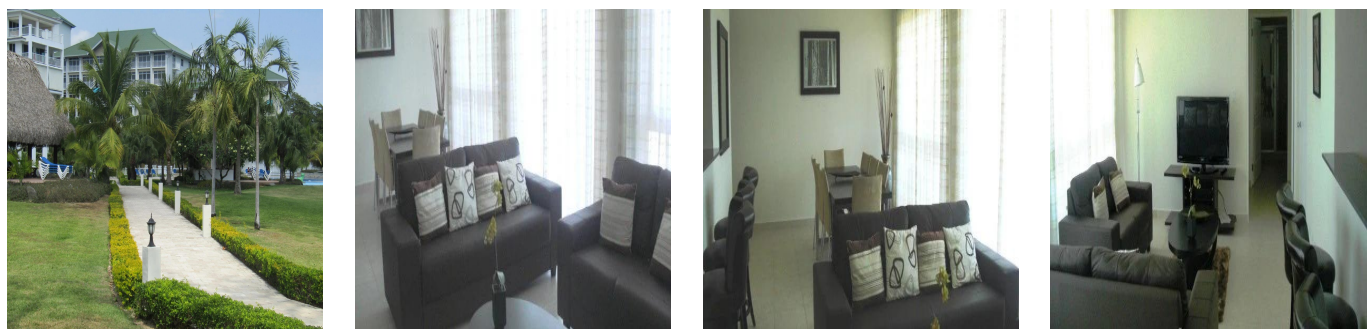

Ático

Bijao Two Bedroom Condominium

'''

PRECIO DE VENTA

USD 240000.00

- 4 habitaciones
- 2 dormitorios
- 2 baños
- 2 plazas de coche
- 2 qm superficie terrestre
- 2 suelos

Pierre Marleau
Uncover Panama
Panama, Panama - Hora Local

+507 6487-4686

Make your next property investment this luxurious two bedroom condominium. Located in the premier Bijao Resort you will enjoy the world-class beach club, infinity pools, sauna, fitness center, wellness spa with Turkish bath, nine holes of golf, tennis, volleyball, ping pong tables, billiards, and much more!