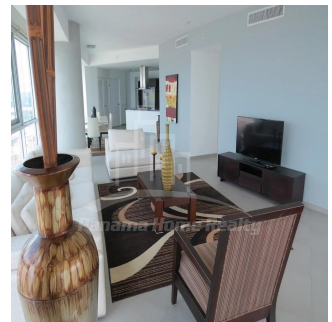

Pavlina Srubarova

Panama Home Realty

Panamá, Panama - Hora Local

📞 +507 66986850

Panama Home Realty offering luxury apartments in Club which is located in the heart of Panama's Business Center. This project extends along Avenida Balboa allowing for an amazing experience and panoramic views of the Pacific Ocean and the Panama City skyline. Panama Home Realty is offering luxury apartments in Club Tower spacious one, two or three bedrooms apartments for sale or for rent, A / B / C / D / E available in high or low levels. Each apartment comes with appliances, including washing center (washer and dryer), dishwasher, microwave, stove with grease extractor, fridge. All units have a fantastic sea view and 2 or 3 balconies. Club Tower is destined to be a premier address. The building stands 57 stories high with 210 lusciously designed residential units with top-of-the-line finishes and amenities. Entering the building, you are immediately greeted with an elegant porte-cochere, flanked with a magnificent waterfall, landscaping, and reflecting pools. Along with the beautiful surroundings, the Club Tower has 24-hour covered valet parking service, a welcoming concierge service and door attendant, and full security services with monitored cameras. The security service is also present in our high-speed, semi-private elevators. The units of the Club Tower Panama were designed with ease and comfort in mind. Balboa Avenue itself is surrounded by the Bay of Panama to the north and the most prestigious, flourishing regions in Panama, including Punta Pacifica and Punta Paitilla to the East, and the Casco Viejo Historic Center and Amador to the West. The Club Tower is also conveniently located 20 minutes from the Panama Tocumen International Airport. Two-story Grand Entrance Lobby with Porte Cochere, magnificent waterfall, elegantly landscaped entryway and reflecting pools. 24 hour covered valet parking service, concierge service, door attendant and full-security service with monitored cameras. Security controlled high speed semi private elevators. Two level glass walled high-tech fitness center overlooking the Island Oasis pool lounge and with amazing views of the bay. Lushly designed Island Oasis pool lounge with sunrise and sunset infinity edge pools, private cabanas and views overlooking the bay and the city. Private landscaped gardens of lush palm groves and tropical plants with play ground for children. Fully equipped fitness center and spa. Grand ballroom. Bussiness and conference center. The Club Tower Panama features a Private Nautical Club with boating and fishing vessels the Explorer and the Escapade to be used at your availability all year long, providing for all your boating needs such as rental, storage, repair and maintenance.