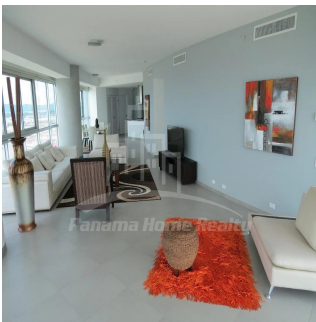

Pavlina Srubarova

Panama Home Realty

Panamá, Panama - Hora Local

📞 +507 66986850

Panama Home Realty offering luxury apartments in Club which is located in the heart of Panama's Business Center. This project extends along Avenida Balboa allowing for an amazing experience and panoramic views of the Pacific Ocean and the Panama City skyline. Panama Home Realty is offering luxury apartments in Club Tower spacious one, two or three bedrooms apartments for sale or for rent, A / B / C / D / E available in high or low levels. Each apartment comes with appliances, including washing center (washer and dryer), dishwasher, microwave, stove with grease extractor, fridge. All units have a fantastic sea view and 2 or 3 balconies. Club Tower is destined to be a premier address. The building stands 57 stories high with 210 lusciously designed residential units with top-of-the-line finishes and amenities. Entering the building, you are immediately greeted with an elegant porte-cochere, flanked with a magnificent waterfall, landscaping, and reflecting pools. Along with the beautiful surroundings, the Club Tower has 24-hour covered valet parking service, a welcoming concierge service and door attendant, and full security services with monitored cameras. The security service is also present in our high-speed, semi-private elevators. The units of the Club Tower Panama were designed with ease and comfort in mind. Balboa Avenue itself is surrounded by the Bay of Panama to the north and the most prestigious, flourishing regions in Panama, including Punta Pacifica and Punta Paitilla to the East, and the Casco Viejo Historic Center and Amador to the West. The Club Tower is also conveniently located 20 minutes from the Panama Tocumen International Airport. Two-story Grand Entrance Lobby with Porte Cochere, magnificent waterfall, elegantly landscaped entryway and reflecting pools. 24 hour covered valet parking service, concierge service, door attendant and full-security service with monitored cameras. Security controlled high speed semi private elevators. Two level glass walled high-tech fitness center overlooking the Island Oasis pool lounge and with amazing views of the bay. Lushly designed Island Oasis pool lounge with sunrise and sunset infinity edge pools, private cabanas and views overlooking the bay and the city. Private landscaped gardens of lush palm groves and tropical plants with play ground for children. Fully equipped fitness center and spa. Grand ballroom. Bussiness and conference center. The Club Tower Panama features a Private Nautical Club with boating and fishing vessels the Explorer and the Escapade to be used at your availability all year long, providing for all your boating needs such as rental, storage, repair and maintenance.