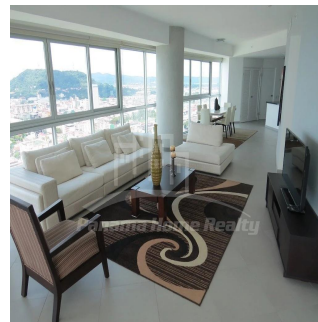

Pavlina Srubarova

Panama Home Realty

Panamá, Panama - Hora Local

📞 +507 66986850

Panama Home Realty offering luxury apartments in Club which is located in the heart of Panama's Business Center. This project extends along Avenida Balboa allowing for an amazing experience and panoramic views of the Pacific Ocean and the Panama City skyline. Panama Home Realty is offering luxury apartments in Club Tower spacious one, two or three bedrooms apartments for sale or for rent, A / B / C / D / E available in high or low levels. Each apartment comes with appliances, including washing center (washer and dryer), dishwasher, microwave, stove with grease extractor, fridge. All units have a fantastic sea view and 2 or 3 balconies. Club Tower is destined to be a premier address. The building stands 57 stories high with 210 lusciously designed residential units with top-of-the-line finishes and amenities. Entering the building, you are immediately greeted with an elegant porte-cochere, flanked with a magnificent waterfall, landscaping, and reflecting pools. Along with the beautiful surroundings, the Club Tower has 24-hour covered valet parking service, a welcoming concierge service and door attendant, and full security services with monitored cameras. The security service is also present in our high-speed, semi-private elevators. The units of the Club Tower Panama were designed with ease and comfort in mind. Balboa Avenue itself is surrounded by the Bay of Panama to the north and the most prestigious, flourishing regions in Panama, including Punta Pacifica and Punta Paitilla to the East, and the Casco Viejo Historic Center and Amador to the West. The Club Tower is also conveniently located 20 minutes from the Panama Tocumen International Airport. Two-story Grand Entrance Lobby with Porte Cochere, magnificent waterfall, elegantly landscaped entryway and reflecting pools. 24 hour covered valet parking service, concierge service, door attendant and full-security service with monitored cameras. Security controlled high speed semi private elevators. Two level glass walled high-tech fitness center overlooking the Island Oasis pool lounge and with amazing views of the bay. Lushly designed Island Oasis pool lounge with sunrise and sunset infinity edge pools, private cabanas and views overlooking the bay and the city. Private landscaped gardens of lush palm groves and tropical plants with play ground for children. Fully equipped fitness center and spa. Grand ballroom. Bussiness and conference center. The Club Tower Panama features a Private Nautical Club with boating and fishing vessels the Explorer and the Escapade to be used at your availability all year long, providing for all your boating needs such as rental, storage, repair and maintenance.