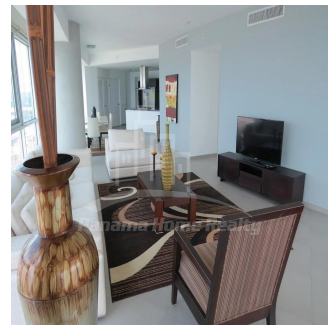

Pavlina Srubarova

Panama Home Realty

Panamá, Panama - Hora Local

📞 +507 66986850

Panama Home Realty offering luxury apartments in Club which is located in the heart of Panama's Business Center. This project extends along Avenida Balboa allowing for an amazing experience and panoramic views of the Pacific Ocean and the Panama City skyline. Panama Home Realty is offering luxury apartments in Club Tower spacious one, two or three bedrooms apartments for sale or for rent, A / B / C / D / E available in high or low levels. Each apartment comes with appliances, including washing center (washer and dryer), dishwasher, microwave, stove with grease extractor, fridge. All units have a fantastic sea view and 2 or 3 balconies. Club Tower is destined to be a premier address. The building stands 57 stories high with 210 lusciously designed residential units with top-of-the-line finishes and amenities. Entering the building, you are immediately greeted with an elegant porte-cochere, flanked with a magnificent waterfall, landscaping, and reflecting pools. Along with the beautiful surroundings, the Club Tower has 24-hour covered valet parking service, a welcoming concierge service and door attendant, and full security services with monitored cameras. The security service is also present in our high-speed, semi-private elevators. The units of the Club Tower Panama were designed with ease and comfort in mind. Balboa Avenue itself is surrounded by the Bay of Panama to the north and the most prestigious, flourishing regions in Panama, including Punta Pacifica and Punta Paitilla to the East, and the Casco Viejo Historic Center and Amador to the West. The Club Tower is also conveniently located 20 minutes from the Panama Tocumen International Airport. Two-story Grand Entrance Lobby with Porte Cochere, magnificent waterfall, elegantly landscaped entryway and reflecting pools. 24 hour covered valet parking service, concierge service, door attendant and full-security service with monitored cameras. Security controlled high speed semi private elevators. Two level glass walled high-tech fitness center overlooking the Island Oasis pool lounge and with amazing views of the bay. Lushly designed Island Oasis pool lounge with sunrise and sunset infinity edge pools, private cabanas and views overlooking the bay and the city. Private landscaped gardens of lush palm groves and tropical plants with play ground for children. Fully equipped fitness center and spa. Grand ballroom. Bussiness and conference center. The Club Tower Panama features a Private Nautical Club with boating and fishing vessels the Explorer and the Escapade to be used at your availability all year long, providing for all your boating needs such as rental, storage, repair and maintenance.