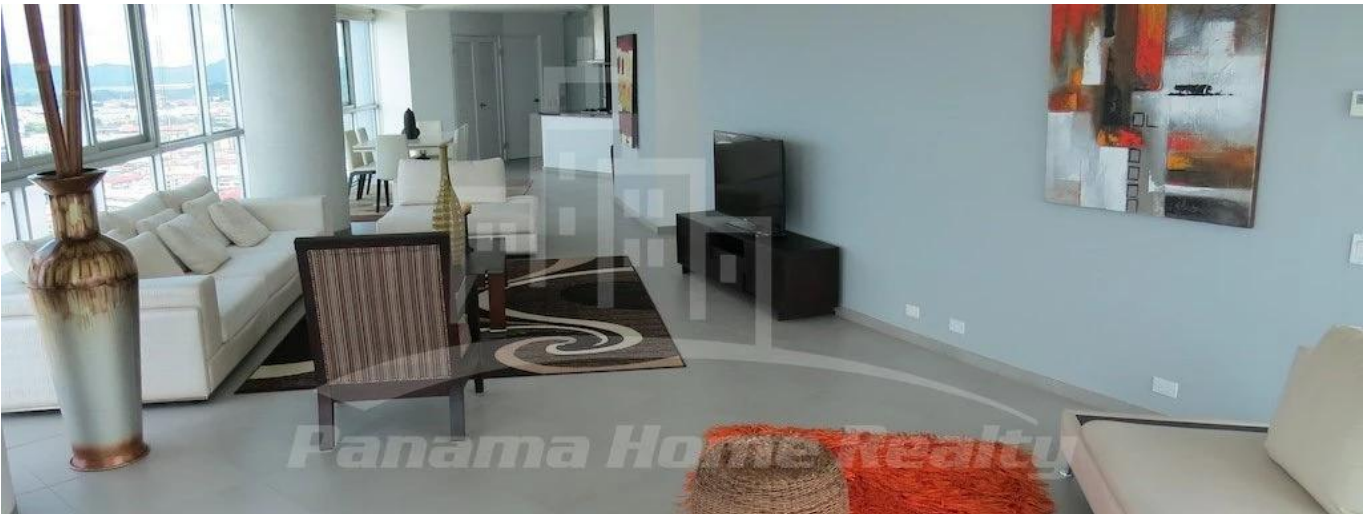

Pavlina Srubarova

Panama Home Realty

Panamá, Panama - Hora Local

📞 +507 66986850

Panama Home Realty offering luxury apartments in Club which is located in the heart of Panama's Business Center. This project extends along Avenida Balboa allowing for an amazing experience and panoramic views of the Pacific Ocean and the Panama City skyline. Panama Home Realty is offering luxury apartments in Club Tower spacious one, two or three bedrooms apartments for sale or for rent, A / B / C / D / E available in high or low levels. Each apartment comes with appliances, including washing center (washer and dryer), dishwasher, microwave, stove with grease extractor, fridge. All units have a fantastic sea view and 2 or 3 balconies. Club Tower is destined to be a premier address. The building stands 57 stories high with 210 lusciously designed residential units with top-of-the-line finishes and amenities. Entering the building, you are immediately greeted with an elegant porte-cochere, flanked with a magnificent waterfall, landscaping, and reflecting pools. Along with the beautiful surroundings, the Club Tower has 24-hour covered valet parking service, a welcoming concierge service and door attendant, and full security services with monitored cameras. The security service is also present in our high-speed, semi-private elevators. The units of the Club Tower Panama were designed with ease and comfort in mind. Balboa Avenue itself is surrounded by the Bay of Panama to the north and the most prestigious, flourishing regions in Panama, including Punta Pacifica and Punta Paitilla to the East, and the Casco Viejo Historic Center and Amador to the West. The Club Tower is also conveniently located 20 minutes from the Panama Tocumen International Airport. Two-story Grand Entrance Lobby with Porte Cochere, magnificent waterfall, elegantly landscaped entryway and reflecting pools. 24 hour covered valet parking service, concierge service, door attendant and full-security service with monitored cameras. Security controlled high speed semi private elevators. Two level glass walled high-tech fitness center overlooking the Island Oasis pool lounge and with amazing views of the bay. Lushly designed Island Oasis pool lounge with sunrise and sunset infinity edge pools, private cabanas and views overlooking the bay and the city. Private landscaped gardens of lush palm groves and tropical plants with play ground for children. Fully equipped fitness center and spa. Grand ballroom. Bussiness and conference center. The Club Tower Panama features a Private Nautical Club with boating and fishing vessels the Explorer and the Escapade to be used at your availability all year long, providing for all your boating needs such as rental, storage, repair and maintenance.