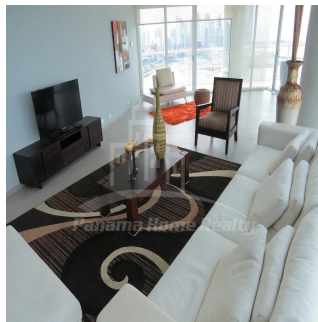

Pavlina Srubarova

Panama Home Realty

Panamá, Panama - Hora Local

📞 +507 66986850

Panama Home Realty offering luxury apartments in Club which is located in the heart of Panama's Business Center. This project extends along Avenida Balboa allowing for an amazing experience and panoramic views of the Pacific Ocean and the Panama City skyline. Panama Home Realty is offering luxury apartments in Club Tower spacious one, two or three bedrooms apartments for sale or for rent, A / B / C / D / E available in high or low levels. Each apartment comes with appliances, including washing center (washer and dryer), dishwasher, microwave, stove with grease extractor, fridge. All units have a fantastic sea view and 2 or 3 balconies. Club Tower is destined to be a premier address. The building stands 57 stories high with 210 lusciously designed residential units with top-of-the-line finishes and amenities. Entering the building, you are immediately greeted with an elegant porte-cochere, flanked with a magnificent waterfall, landscaping, and reflecting pools. Along with the beautiful surroundings, the Club Tower has 24-hour covered valet parking service, a welcoming concierge service and door attendant, and full security services with monitored cameras. The security service is also present in our high-speed, semi-private elevators. The units of the Club Tower Panama were designed with ease and comfort in mind. Balboa Avenue itself is surrounded by the Bay of Panama to the north and the most prestigious, flourishing regions in Panama, including Punta Pacifica and Punta Paitilla to the East, and the Casco Viejo Historic Center and Amador to the West. The Club Tower is also conveniently located 20 minutes from the Panama Tocumen International Airport. Two-story Grand Entrance Lobby with Porte Cochere, magnificent waterfall, elegantly landscaped entryway and reflecting pools. 24 hour covered valet parking service, concierge service, door attendant and full-security service with monitored cameras. Security controlled high speed semi private elevators. Two level glass walled high-tech fitness center overlooking the Island Oasis pool lounge and with amazing views of the bay. Lushly designed Island Oasis pool lounge with sunrise and sunset infinity edge pools, private cabanas and views overlooking the bay and the city. Private landscaped gardens of lush palm groves and tropical plants with play ground for children. Fully equipped fitness center and spa. Grand ballroom. Bussiness and conference center. The Club Tower Panama features a Private Nautical Club with boating and fishing vessels the Explorer and the Escapade to be used at your availability all year long, providing for all your boating needs such as rental, storage, repair and maintenance.