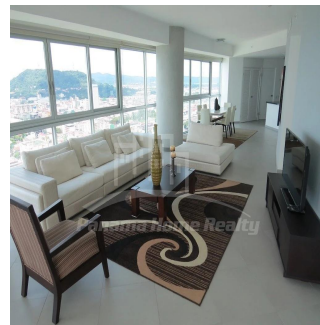

Pavlina Srubarova

Panama Home Realty

Panamá, Panama - Hora Local

📞 +507 66986850

Panama Home Realty offering luxury apartments in Club which is located in the heart of Panama's Business Center. This project extends along Avenida Balboa allowing for an amazing experience and panoramic views of the Pacific Ocean and the Panama City skyline. Panama Home Realty is offering luxury apartments in Club Tower spacious one, two or three bedrooms apartments for sale or for rent, A / B / C / D / E available in high or low levels. Each apartment comes with appliances, including washing center (washer and dryer), dishwasher, microwave, stove with grease extractor, fridge. All units have a fantastic sea view and 2 or 3 balconies. Club Tower is destined to be a premier address. The building stands 57 stories high with 210 lusciously designed residential units with top-of-the-line finishes and amenities. Entering the building, you are immediately greeted with an elegant porte-cochere, flanked with a magnificent waterfall, landscaping, and reflecting pools. Along with the beautiful surroundings, the Club Tower has 24-hour covered valet parking service, a welcoming concierge service and door attendant, and full security services with monitored cameras. The security service is also present in our high-speed, semi-private elevators. The units of the Club Tower Panama were designed with ease and comfort in mind. Balboa Avenue itself is surrounded by the Bay of Panama to the north and the most prestigious, flourishing regions in Panama, including Punta Pacifica and Punta Paitilla to the East, and the Casco Viejo Historic Center and Amador to the West. The Club Tower is also conveniently located 20 minutes from the Panama Tocumen International Airport. Two-story Grand Entrance Lobby with Porte Cochere, magnificent waterfall, elegantly landscaped entryway and reflecting pools. 24 hour covered valet parking service, concierge service, door attendant and full-security service with monitored cameras. Security controlled high speed semi private elevators. Two level glass walled high-tech fitness center overlooking the Island Oasis pool lounge and with amazing views of the bay. Lushly designed Island Oasis pool lounge with sunrise and sunset infinity edge pools, private cabanas and views overlooking the bay and the city. Private landscaped gardens of lush palm groves and tropical plants with play ground for children. Fully equipped fitness center and spa. Grand ballroom. Bussiness and conference center. The Club Tower Panama features a Private Nautical Club with boating and fishing vessels the Explorer and the Escapade to be used at your availability all year long, providing for all your boating needs such as rental, storage, repair and maintenance.