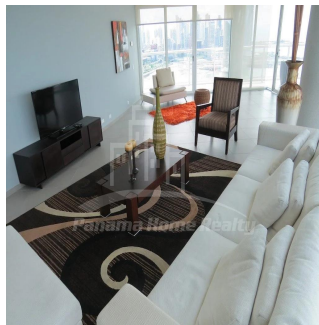

Pavlina Srubarova

Panama Home Realty

Panamá, Panama - Hora Local

📞 +507 66986850

Panama Home Realty offering luxury apartments in Club which is located in the heart of Panama's Business Center. This project extends along Avenida Balboa allowing for an amazing experience and panoramic views of the Pacific Ocean and the Panama City skyline. Panama Home Realty is offering luxury apartments in Club Tower spacious one, two or three bedrooms apartments for sale or for rent, A / B / C / D / E available in high or low levels. Each apartment comes with appliances, including washing center (washer and dryer), dishwasher, microwave, stove with grease extractor, fridge. All units have a fantastic sea view and 2 or 3 balconies. Club Tower is destined to be a premier address. The building stands 57 stories high with 210 lusciously designed residential units with top-of-the-line finishes and amenities. Entering the building, you are immediately greeted with an elegant porte-cochere, flanked with a magnificent waterfall, landscaping, and reflecting pools. Along with the beautiful surroundings, the Club Tower has 24-hour covered valet parking service, a welcoming concierge service and door attendant, and full security services with monitored cameras. The security service is also present in our high-speed, semi-private elevators. The units of the Club Tower Panama were designed with ease and comfort in mind. Balboa Avenue itself is surrounded by the Bay of Panama to the north and the most prestigious, flourishing regions in Panama, including Punta Pacifica and Punta Paitilla to the East, and the Casco Viejo Historic Center and Amador to the West. The Club Tower is also conveniently located 20 minutes from the Panama Tocumen International Airport. Two-story Grand Entrance Lobby with Porte Cochere, magnificent waterfall, elegantly landscaped entryway and reflecting pools. 24 hour covered valet parking service, concierge service, door attendant and full-security service with monitored cameras. Security controlled high speed semi private elevators. Two level glass walled high-tech fitness center overlooking the Island Oasis pool lounge and with amazing views of the bay. Lushly designed Island Oasis pool lounge with sunrise and sunset infinity edge pools, private cabanas and views overlooking the bay and the city. Private landscaped gardens of lush palm groves and tropical plants with play ground for children. Fully equipped fitness center and spa. Grand ballroom. Bussiness and conference center. The Club Tower Panama features a Private Nautical Club with boating and fishing vessels the Explorer and the Escapade to be used at your availability all year long, providing for all your boating needs such as rental, storage, repair and maintenance.