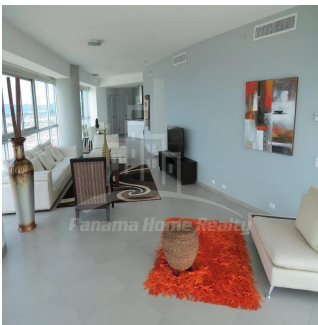

Pavlina Srubarova

Panama Home Realty

Panamá, Panama - Hora Local

📞 +507 66986850

Panama Home Realty offering luxury apartments in Club which is located in the heart of Panama's Business Center. This project extends along Avenida Balboa allowing for an amazing experience and panoramic views of the Pacific Ocean and the Panama City skyline. Panama Home Realty is offering luxury apartments in Club Tower spacious one, two or three bedrooms apartments for sale or for rent, A / B / C / D / E available in high or low levels. Each apartment comes with appliances, including washing center (washer and dryer), dishwasher, microwave, stove with grease extractor, fridge. All units have a fantastic sea view and 2 or 3 balconies. Club Tower is destined to be a premier address. The building stands 57 stories high with 210 lusciously designed residential units with top-of-the-line finishes and amenities. Entering the building, you are immediately greeted with an elegant porte-cochere, flanked with a magnificent waterfall, landscaping, and reflecting pools. Along with the beautiful surroundings, the Club Tower has 24-hour covered valet parking service, a welcoming concierge service and door attendant, and full security services with monitored cameras. The security service is also present in our high-speed, semi-private elevators. The units of the Club Tower Panama were designed with ease and comfort in mind. Balboa Avenue itself is surrounded by the Bay of Panama to the north and the most prestigious, flourishing regions in Panama, including Punta Pacifica and Punta Paitilla to the East, and the Casco Viejo Historic Center and Amador to the West. The Club Tower is also conveniently located 20 minutes from the Panama Tocumen International Airport. Two-story Grand Entrance Lobby with Porte Cochere, magnificent waterfall, elegantly landscaped entryway and reflecting pools. 24 hour covered valet parking service, concierge service, door attendant and full-security service with monitored cameras. Security controlled high speed semi private elevators. Two level glass walled high-tech fitness center overlooking the Island Oasis pool lounge and with amazing views of the bay. Lushly designed Island Oasis pool lounge with sunrise and sunset infinity edge pools, private cabanas and views overlooking the bay and the city. Private landscaped gardens of lush palm groves and tropical plants with play ground for children. Fully equipped fitness center and spa. Grand ballroom. Bussiness and conference center. The Club Tower Panama features a Private Nautical Club with boating and fishing vessels the Explorer and the Escapade to be used at your availability all year long, providing for all your boating needs such as rental, storage, repair and maintenance.