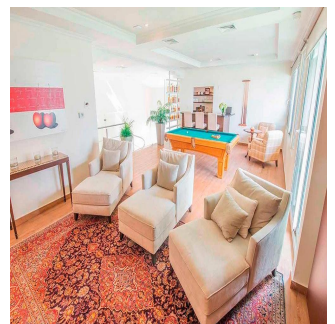

Tara Goldberg
Panama Luxury Living
Panamá, Panama - Hora Local

+507 6459-4848

For sale or rent this prestigious 920m2 Penthouse located in the prestigious Belvedere Park Building in the heart of Coco del Mar, considered one of the most outstanding areas in Panama City becoming the best place to live. In addition to having amenities for the enjoyment of their daily lives. The main entrance has a height of 12 meters, Double height foyer, Double height room, 360° view of the sea and the city, 50 m in front of the sea, Family Room, Recreation room with bar, billiards, home cinema, Linn Surround System, 2 elevators with private access card, 225m2 of open terrace, Full body double glazed windows made in Germany