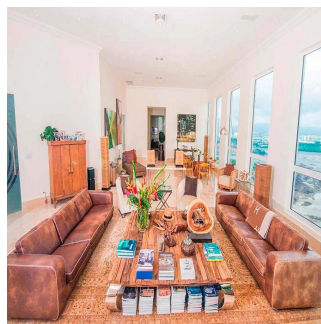

Tara Goldberg
Panama Luxury Living
Panamá, Panama - Hora Local

+507 6459-4848

For sale or rent this prestigious 920m2 Penthouse located in the prestigious Belvedere Park Building in the heart of Coco del Mar, considered one of the most outstanding areas in Panama City becoming the best place to live. In addition to having amenities for the enjoyment of their daily lives. The main entrance has a height of 12 meters, Double height foyer, Double height room, 360° view of the sea and the city, 50 m in front of the sea, Family Room, Recreation room with bar, billiards, home cinema, Linn Surround System, 2 elevators with private access card, 225m2 of open terrace, Full body double glazed windows made in Germany