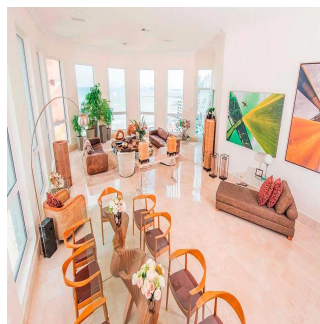

Tara Goldberg
Panama Luxury Living
Panamá, Panama - Hora Local

+507 6459-4848

For sale or rent this prestigious 920m2 Penthouse located in the prestigious Belvedere Park Building in the heart of Coco del Mar, considered one of the most outstanding areas in Panama City becoming the best place to live. In addition to having amenities for the enjoyment of their daily lives. The main entrance has a height of 12 meters, Double height foyer, Double height room, 360° view of the sea and the city, 50 m in front of the sea, Family Room, Recreation room with bar, billiards, home cinema, Linn Surround System, 2 elevators with private access card, 225m2 of open terrace, Full body double glazed windows made in Germany