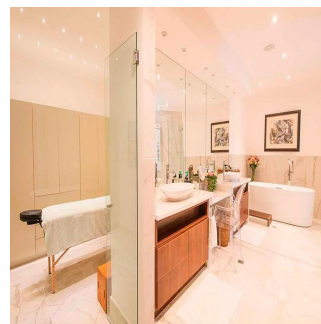

Tara Goldberg
Panama Luxury Living
Panamá, Panama - Hora Local

+507 6459-4848

For sale or rent this prestigious 920m2 Penthouse located in the prestigious Belvedere Park Building in the heart of Coco del Mar, considered one of the most outstanding areas in Panama City becoming the best place to live. In addition to having amenities for the enjoyment of their daily lives. The main entrance has a height of 12 meters, Double height foyer, Double height room, 360° view of the sea and the city, 50 m in front of the sea, Family Room, Recreation room with bar, billiards, home cinema, Linn Surround System, 2 elevators with private access card, 225m2 of open terrace, Full body double glazed windows made in Germany