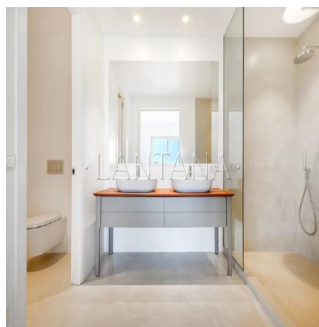

**Jack Sheo**  
Jack Sheo  
Singapore, Singapore - Hora Local

+65 93378483

Luxurious new construction house located one minute from the main road (M-6100) that connects the emblematic town of Ses Salines and Colonia de Sant Jordi, both south of the island of Mallorca and thirty minutes from the city of Palma. The entrance to the estate is majestic and enjoys silence and maximum privacy. Entering on the left, a garage for three vehicles, and on the right the main house, facing south, allowing you to enjoy the sun all day. The modern access door to the house is made of iron and glass with a masterful design, and preserves the Mallorcan essence. It offers a wide hall with a courtesy toilet and from where you can appreciate a nice perspective of the whole house; living room with fireplace, garden and pool. Additionally, three bright en suite bedrooms with large crystal doors from where you can access the garden and pool. The pool is saltwater 16m x 4.5m and ends in the form of a waterfall. The lawn that surrounds the pool is complemented by a plantation of 250 precious olive trees belonging to the house. The top design kitchen offers the maximum comforts, including a central island, office area and laundry area. It has large fitted wardrobes for storage and direct access to a porch with access to the awe-inspiring terrace. Bosch brand appliances. Additionally, the home offers heating through radiant floors and air conditioning. Perfect for anyone, this home is ideally positioned to enjoy summers in Mallorca.