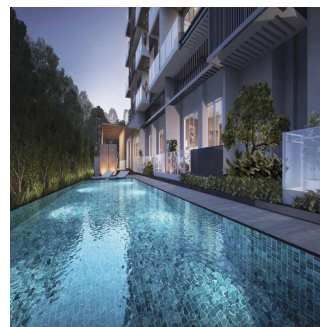

Ático

36 Luxury Homes At Singapore Most Reputable Private Residential Enclave

Hong Kong, Isla de Hong Kong, Tai Tam, Jervois Rd, 31, 249080,

PRECIO DE VENTA

$ 2100000.00

- 1130 qft
- 6 habitaciones
- 3 dormitorios
- 3 baños
- 3 suelos
- 3 qft superficie terrestre
- 3 plazas de coche

FRAGRANCE GROUP LIMITED

Fragrance Group Limited
Fragrance Group Limited
Singapore, Singapore - Hora Local

+65 6346 6888

Jervois Treasures, a laudable collection of 36 luxury homes at Singapore’s most reputable private residential enclave. Nestled in District 10 where addresses include prestigious Nassim, Tanglin, Ardmore and Chatsworth, to name a few, Jervois Treasures offers the thrill of urban excitement that goes hand-in-hand with nature’s tranquillity. EXPECTED T.O.P: Mar 2022

Disponible En: 08.08.2019

Piso: 4   Suelos: 4   Año De Construcción: 2017   Plazas Para Coches: 4   Año De Construcción: 2017   Tipo Oficina