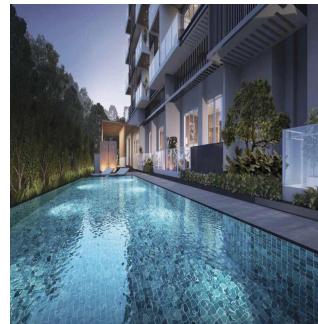

Ático

Jervois Treasures

Hong Kong, Isla de Hong Kong, The Peak, Jervois Rd, 31, 249080,

PRECIO DE VENTA

$ 2100000.00

- 1130 qft
- 6 habitaciones
- 3 dormitorios
- 3 baños
- 3 suelos
- 3 qft superficie terrestre
- 3 plazas de coche

FRAGRANCE GROUP LIMITED

Fragrance Group Limited
Fragrance Group Limited
Singapore, Singapore - Hora Local

+65 6346 6888

Jervois Treasures, a laudable collection of 36 luxury homes at Singapore's most reputable private residential enclave. Nestled in District 10 where addresses include prestigious Nassim, Tanglin, Ardmore and Chatsworth, to name a few, Jervois Treasures offers the thrill of urban excitement that goes hand-in-hand with nature's tranquillity. EXPECTED T.O.P: Mar 2022

Disponible En: 08.08.2019

Piso: 4   Suelos: 4   Año De Construcción: 2017   Plazas Para Coches: 4   Tipo Oficina: 4