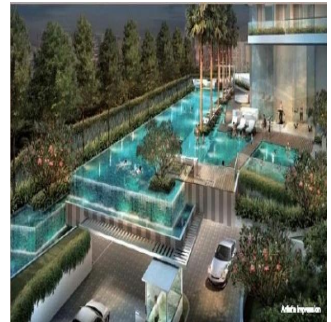

**Alex Han**  
 Alex Han Properties  
 Singapore, Singapore - Hora Local

+65 9338 8407

Espada is a freehold condominium development located at 48 Saint Thomas Walk. Located in District 9 and minutes' walk to Somerset MRT Station, it comprises of 232 units in a 32-storey tower.