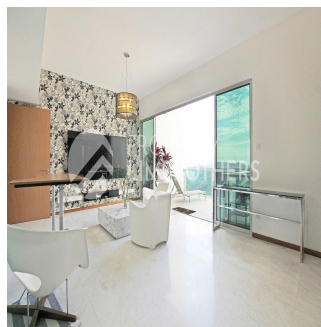

Ático

4 Bedroom Penthouse For Sale In Bukit Timah

Hong Kong, Isla de Hong Kong, Sheung Wan, Mount Sinai Dr, , ,

PRECIO DE VENTA

\$ 2751000.00

- 3067 qft
- 8 habitaciones
- 4 dormitorios
- 4 baños
- 4 suelos
- 4 qft superficie terrestre
- 4 plazas de coche

Melvin Lim

Property Lim Brothers

Singapore, Singapore - Hora Local

+65 90676710

Imagine dining Al-fresco in the comfort and privacy of your own home that overlooks a panoramic view of Bukit Timah. This 4-Bedroom 3067 sqft penthouse makes it possible with its spacious balcony and functional layout. Feel the gentle caress of the light breeze on your cheeks when you push open your balcony doors, this super high story unit. Within 600m, you can walk to the nearby Dover MRT station. And if you have children who are still schooling, don't fret! There are international schools and Henry Park Primary School which surrounds the area.