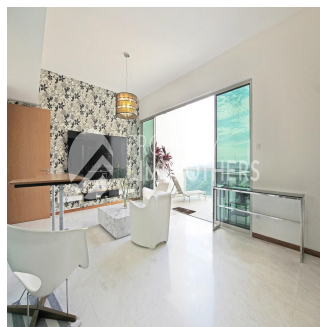

# 4 Bedroom Penthouse For Sale In Bukit Timah

Hong Kong, Isla de Hong Kong, Sheung Wan, Mount Sinai Dr, , ,

PRECIO DE VENTA

**USD 2751000.00**

- 3067 qft
- 8 habitaciones
- 4 dormitorios
- 4 baños
- 4 suelos
- 4 qft superficie terrestre
- 4 plazas de coche

**Melvin Lim**  
Property Lim Brothers  
Singapore, Singapore - Hora Local

+65 90676710

Imagine dining Al-fresco in the comfort and privacy of your own home that overlooks a panoramic view of Bukit Timah. This 4-Bedroom 3067 sqft penthouse makes it possible with its spacious balcony and functional layout. Feel the gentle caress of the light breeze on your cheeks when you push open your balcony doors, this super high story unit. Within 600m, you can walk to the nearby Dover MRT station. And if you have children who are still schooling, don't fret! There are international schools and Henry Park Primary School which surrounds the area.