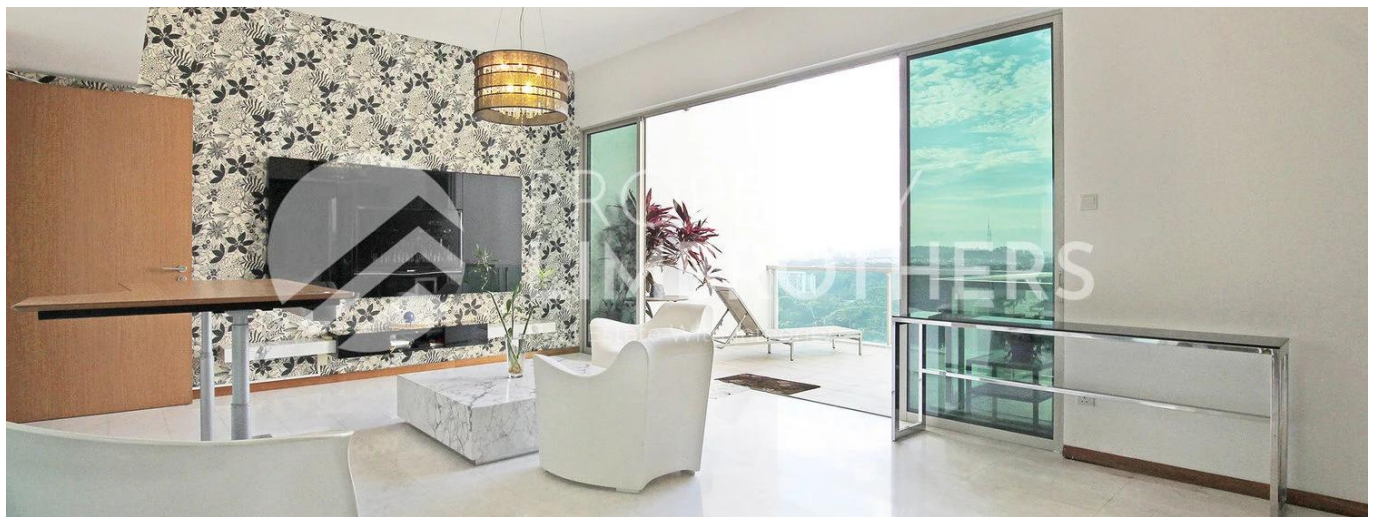

Ático

4 Bedroom Penthouse For Sale In Bukit Timah

Hong Kong, Isla de Hong Kong, Sheung Wan, Mount Sinai Dr, , ,

PRECIO DE VENTA

\$ 2751000.00

- 3067 qft
- 8 habitaciones
- 4 dormitorios
- 4 baños
- 4 suelos
- 4 qft superficie terrestre
- 4 plazas de coche

Melvin Lim

Property Lim Brothers

Singapore, Singapore - Hora Local

+65 90676710

Imagine dining Al-fresco in the comfort and privacy of your own home that overlooks a panoramic view of Bukit Timah. This 4-Bedroom 3067 sqft penthouse makes it possible with its spacious balcony and functional layout. Feel the gentle caress of the light breeze on your cheeks when you push open your balcony doors, this super high story unit. Within 600m, you can walk to the nearby Dover MRT station. And if you have children who are still schooling, don't fret! There are international schools and Henry Park Primary School which surrounds the area.

Disponible En: 06.08.2019

Piso: 4 Suelos: 4 Ano De Construcción: 2017 Plazas Para Coches: 4 Tipo Oficina: 4

Servicios

ID

ID propiedad

Servicios Exteriores