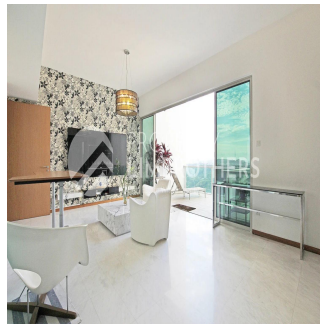

Ático

4 Bedroom Penthouse For Sale In Bukit Timah

Hong Kong, Isla de Hong Kong, Sheung Wan, Mount Sinai Dr, , ,

PRECIO DE VENTA

USD 2751000.00

- 3067 qft
- 8 habitaciones
- 4 dormitorios
- 4 baños
- 4 suelos
- 4 qft superficie terrestre
- 4 plazas de coche

Melvin Lim

Property Lim Brothers

Singapore, Singapore - Hora Local

+65 90676710

Imagine dining Al-fresco in the comfort and privacy of your own home that overlooks a panoramic view of Bukit Timah. This 4-Bedroom 3067 sqft penthouse makes it possible with its spacious balcony and functional layout. Feel the gentle caress of the light breeze on your cheeks when you push open your balcony doors, this super high story unit. Within 600m, you can walk to the nearby Dover MRT station. And if you have children who are still schooling, don't fret! There are international schools and Henry Park Primary School which surrounds the area.