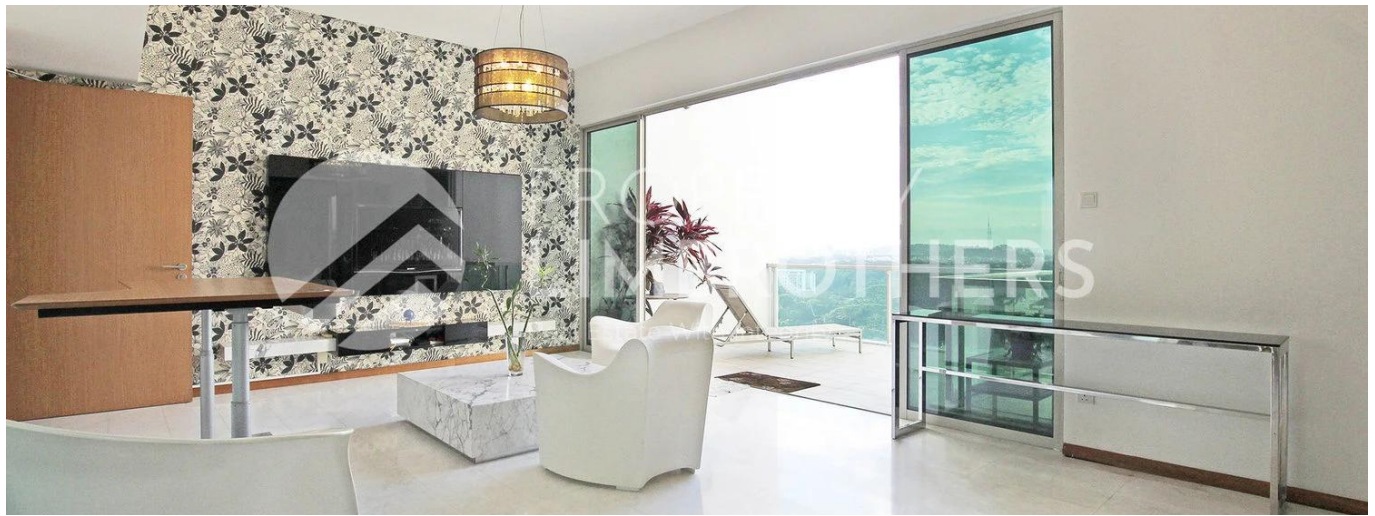

Ático

4 Bedroom Penthouse For Sale In Bukit Timah

Hong Kong, Isla de Hong Kong, Sheung Wan, Mount Sinai Dr, , ,

PRECIO DE VENTA

USD 2751000.00

- 3067 qft
- 8 habitaciones
- 4 dormitorios
- 4 baños
- 4 suelos
- 4 qft superficie terrestre
- 4 plazas de coche

Melvin Lim

Property Lim Brothers

Singapore, Singapore - Hora Local

+65 90676710

Imagine dining Al-fresco in the comfort and privacy of your own home that overlooks a panoramic view of Bukit Timah. This 4-Bedroom 3067 sqft penthouse makes it possible with its spacious balcony and functional layout. Feel the gentle caress of the light breeze on your cheeks when you push open your balcony doors, this super high story unit. Within 600m, you can walk to the nearby Dover MRT station. And if you have children who are still schooling, don't fret! There are international schools and Henry Park Primary School which surrounds the area.

Disponible En: 06.08.2019

Piso: 4 Suelos: 4 Ano De Construcción: 2017 Plazas Para Coches: 4 Tipo Oficina: A?o De Construcción: 2017

Servicios

ID

ID propiedad

Servicios Exteriores