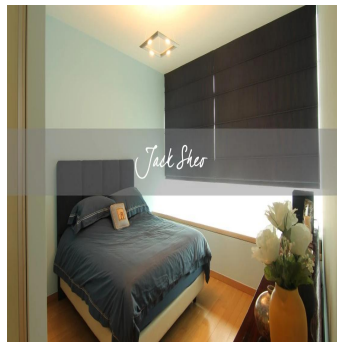

Ático

3 Bedroom Penthouse Apartment In Wilkie Studio

Ucrania, Kiev, Kiev, Mount Emily Rd, , ,

PRECIO DE VENTA

\$ 1634100.00

- 1883 qft
- 5 habitaciones
- 3 dormitorios
- 2 baños
- 2 suelos
- 2 qft superficie terrestre
- 2 plazas de coche

Jack Sheo
Jack Sheo
Singapore, Singapore - Hora Local

+65 93378483

Wilkie Studio is located at the Mount Emily enclave in Singapore's prime district 9. It is within close walking distance to Mount Emily Park, St Margaret's Primary School, NAFA and Singapore Management University. This Wilkie Studio duplex penthouse unit is in a very good condition and for sale at a great value. It has a squarish and regular layout and also enjoys good natural light. Lower floor (approx 1,200+ sqft), – living & dining space – kitchen – 3 bedrooms Upper floor (approx 600+ sqft), – roof terrace If you are on the lookout for a good 3 bedroom deal in district 9, this is it.