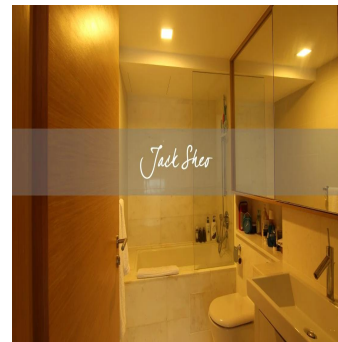

Ático

3 Bedroom Penthouse Apartment In Wilkie Studio

Ucrania, Kiev, Kiev, Mount Emily Rd, , ,

PRECIO DE VENTA

\$ 1634100.00

- 1883 qft
- 5 habitaciones
- 3 dormitorios
- 2 baños
- 2 suelos
- 2 qft superficie terrestre
- 2 plazas de coche

Jack Sheo
Jack Sheo
Singapore, Singapore - Hora Local

+65 93378483

Wilkie Studio is located at the Mount Emily enclave in Singapore's prime district 9. It is within close walking distance to Mount Emily Park, St Margaret's Primary School, NAFA and Singapore Management University. This Wilkie Studio duplex penthouse unit is in a very good condition and for sale at a great value. It has a squarish and regular layout and also enjoys good natural light. Lower floor (approx 1,200+ sqft), – living & dining space – kitchen – 3 bedrooms Upper floor (approx 600+ sqft), – roof terrace If you are on the lookout for a good 3 bedroom deal in district 9, this is it.