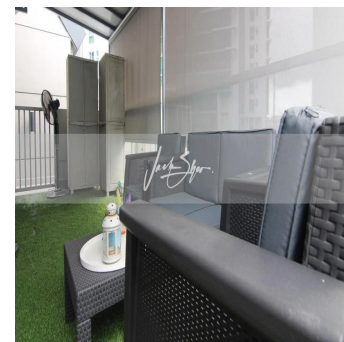

Ático

3 Bedroom Duplex Unit For Sale In Hills Twoone

Hong Kong, Discovery Bay, Discovery Bay, Hillview Ter, 21, 669232,

PRECIO DE VENTA

\$ 942700.00

- 🏠 1141 qft
- 🛏️ 5 habitaciones
- 🛏️ 3 dormitorios
- 🚿 2 baños
- 🏠 2 suelos
- 📏 2 qft superficie terrestre
- 🚗 2 plazas de coche

Jack Sheo
 Jack Sheo
 Singapore, Singapore - Hora Local

+65 93378483

Hills Twoone is a low-rise development located at 21 Hillview Terrace. This Hills Twoone penthouse unit for sale is tucked at a corner of the building. It is split into 2 levels in the following configuration: Lower floor: – 2 bedrooms (can accommodate queen-sized bed) – 1 common bathroom – living/dining/kitchen Upper floor: – ensuite master bedroom – sheltered terrace The layout is practical and compact which makes it easy to use and maintain. The unit also enjoys very good natural lighting.