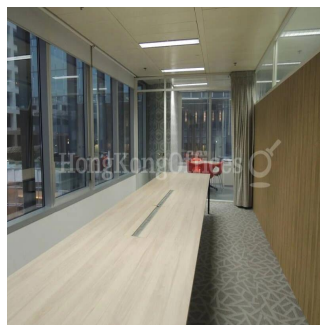

0 suelos 0 qft superficie terrestre 0 plazas de coche

Hong Kong Offices
 Hong Kong Offices
 Admiralty, Hong Kong - Hora Local

+852 3101 1448

View This unit looks out to the surrounding buildings. Internal Condition The fully fitted office is in good condition. It enjoys a direct lift lobby. It comes with a glass door entrance.