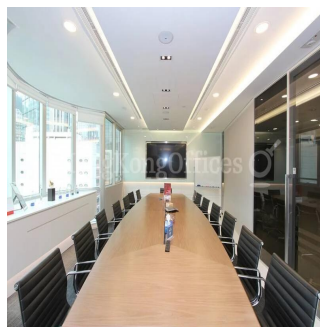

0 suelos 0 qft superficie terrestre 0 plazas de coche

Hong Kong Offices
 Hong Kong Offices
 Admiralty, Hong Kong - Hora Local

+852 3101 1448

View It offers an open view. There are views from two sides of this office. Internal Condition The fully fitted office is in good condition. The layout is efficient. The conference room is presentable. The meeting room is presentable. The manager room is spacious. The director room is large. The open office area is roomy enough for workstations and filing cabinets. It enjoys a direct lift lobby. Furniture is provided for a quick move in. Professionally designed reception greets your guests.