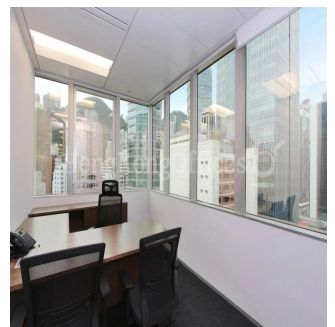

0 suelos 0 qft superficie terrestre 0 plazas de coche

Hong Kong Offices
 Hong Kong Offices
 Admiralty, Hong Kong - Hora Local

+852 3101 1448

View It offers an open view. There are views from two sides of this office. Internal Condition The fully fitted office is in good condition. The layout is efficient. The conference room is presentable. The meeting room is presentable. The manager room is spacious. The director room is large. The open office area is roomy enough for workstations and filing cabinets. It enjoys a direct lift lobby. Furniture is provided for a quick move in. Professionally designed reception greets your guests.