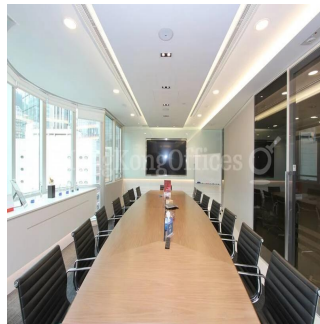

**Hong Kong Offices**  
 Hong Kong Offices  
 Admiralty, Hong Kong - Hora Local

+852 3101 1448

View It offers an open view. There are views from two sides of this office. Internal Condition The fully fitted office is in good condition. The layout is efficient. The conference room is presentable. The meeting room is presentable. The manager room is spacious. The director room is large. The open office area is roomy enough for workstations and filing cabinets. It enjoys a direct lift lobby. Furniture is provided for a quick move in. Professionally designed reception greets your guests.