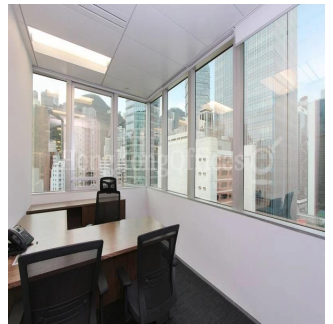

**Hong Kong Offices**  
 Hong Kong Offices  
 Admiralty, Hong Kong - Hora Local

+852 3101 1448

View It offers an open view. There are views from two sides of this office. Internal Condition The fully fitted office is in good condition. The layout is efficient. The conference room is presentable. The meeting room is presentable. The manager room is spacious. The director room is large. The open office area is roomy enough for workstations and filing cabinets. It enjoys a direct lift lobby. Furniture is provided for a quick move in. Professionally designed reception greets your guests.