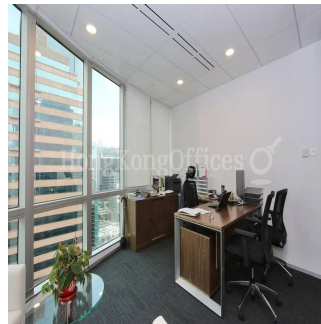

**Hong Kong Offices**  
 Hong Kong Offices  
 Admiralty, Hong Kong - Hora Local

+852 3101 1448

View It offers an open view. There are views from two sides of this office. Internal Condition The fully fitted office is in good condition. The layout is efficient. The conference room is presentable. The meeting room is presentable. The manager room is spacious. The director room is large. The open office area is roomy enough for workstations and filing cabinets. It enjoys a direct lift lobby. Furniture is provided for a quick move in. Professionally designed reception greets your guests.