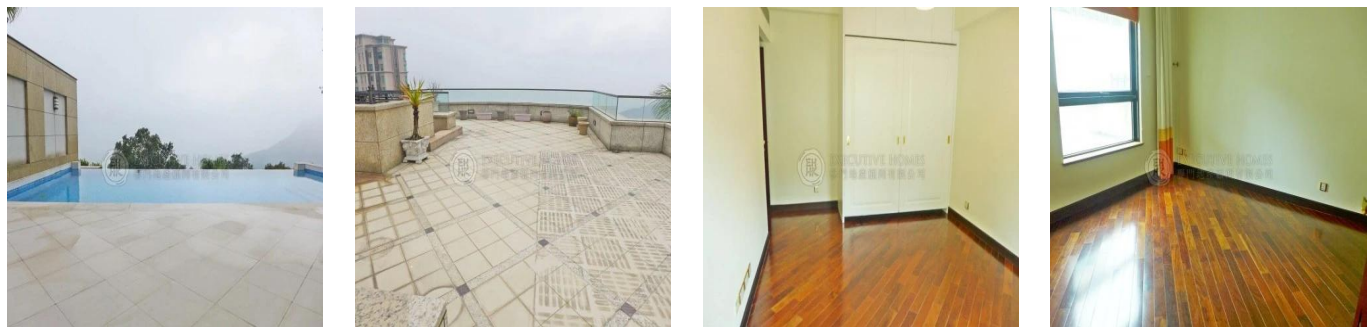

Ático

The Peak Apartment For Sale And Rent

Australia, Nueva Gales del Sur, Rouse Hill, Mount Kellett Rd, 71, ,

PRECIO DE VENTA

\$ 33300000.00

- 3198 qm
- 8 habitaciones
- 4 dormitorios
- 4 baños
- 4 suelos
- 4 qm superficie terrestre
- 4 plazas de coche

Maureen Mills
Executive Homes Hong Kong
Centra, Hong Kong - Hora Local

+852 2537 1177

A luxury townhouse with a private pool and terrace off the living area. There is also a roof terrace. It has a split level living-dining room and 4 bedrooms. The master bedroom is large with a private balcony off it. It has sweeping views over the Southside of the island. Located in a small exclusive complex. The carport can park 4-5 cars.

Disponibile En: 23.07.2019

Piso: 4 Suelos: 4 Ano De Construcción: 2017 Plazas Para Coches: 4 Año De Construcción: 2017 Tipo Oficina

Servicios

ID

ID propiedad

Servicios Exteriores