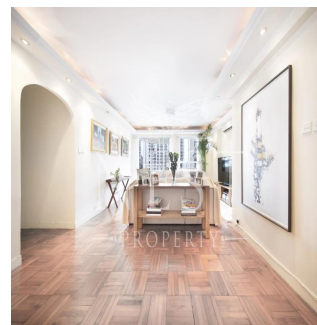

 2 suelos  2 qm superficie terrestre  2 plazas de coche

Naomi Budden

Nest Property

Sheung Wan, Hong Kong - Hora Local

+852 3689 7523

FEATURES:

Balcony, Helper's Room, Car Park

BUILDING FACILITIES: