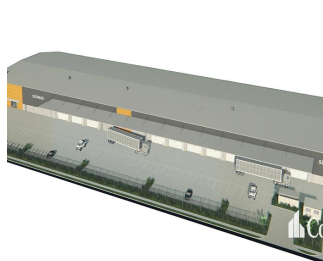

Ático

Large Format Warehousing Facility

Sudáfrica, Gauteng, Sandton, , , 4207,

- 8893 qm
- 0 habitaciones
- 0 dormitorios
- 0 baños
- 0 suelos
- 0 qm superficie terrestre
- 0 plazas de coche

Paul Bates

Corwells Commercial Property

Yatala, Australia - Hora Local

+61 423 699 966

- High clearance warehouse of 8,493sqm - Multiple electricity operated roller doors 6m high x 6m wide - 400sqm of two level corporate office - Dual 10m wide driveway crossovers - 12m deep full length all weather awning - Efficient construction providing sustainability and energy savings - Empire Estate is the largest industrial estate on the Gold Coast - Call Exclusive Agent to discuss requirements This unique opportunity is situated in the heart of the Yatala Enterprise Area. Ideally located between the two largest consumer markets of Brisbane and the Gold Coast with direct access from the M1 via Exit 38 and Exit 41 in both north and south directions.

Disponible En: 17.07.2019

Piso: 4 Suelos: 4 Año De Construcción: 2017 Plazas Para Coches: 4 Año De Construcción: 2017 Tipo Oficina

Servicios

ID

ID propiedad

Servicios Exteriores