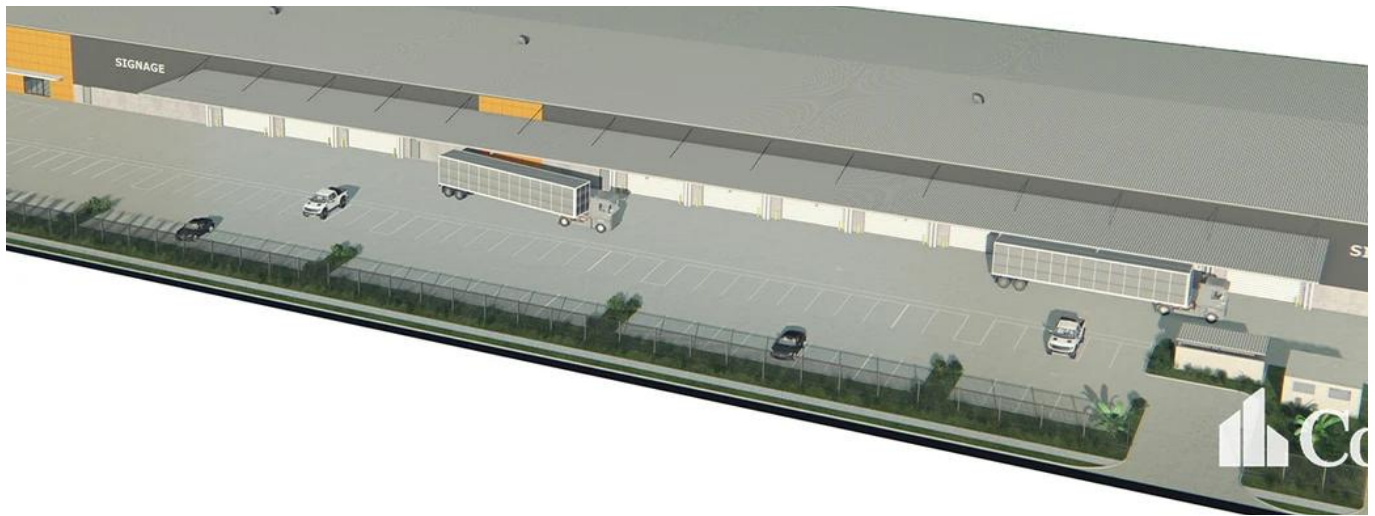

Ático

Large Format Warehousing Facility

Sudáfrica, Gauteng, Sandton, , , 4207,

- 8893 qm
- 0 habitaciones
- 0 dormitorios
- 0 baños
- 0 suelos
- 0 qm superficie terrestre
- 0 plazas de coche

Paul Bates

Corwells Commercial Property

Yatala, Australia - Hora Local

+61 423 699 966

- High clearance warehouse of 8,493sqm - Multiple electricity operated roller doors 6m high x 6m wide - 400sqm of two level corporate office - Dual 10m wide driveway crossovers - 12m deep full length all weather awning - Efficient construction providing sustainability and energy savings - Empire Estate is the largest industrial estate on the Gold Coast - Call Exclusive Agent to discuss requirements This unique opportunity is situated in the heart of the Yatala Enterprise Area. Ideally located between the two largest consumer markets of Brisbane and the Gold Coast with direct access from the M1 via Exit 38 and Exit 41 in both north and south directions.

Disponible En: 17.07.2019

Piso: 4 Suelos: 4 Año De Construcción: 2017 Plazas Para Coches: 4 Año De Construcción: 2017 Tipo Oficina