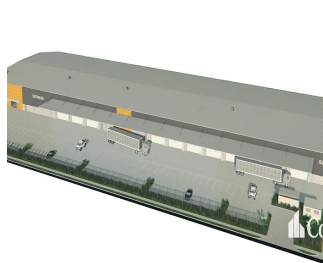

Ático

Large Format Warehousing Facility

Sudáfrica, Gauteng, Sandton, , , 4207,

- 8893 qm
- 0 habitaciones
- 0 dormitorios
- 0 baños
- 0 suelos
- 0 qm superficie terrestre
- 0 plazas de coche

Paul Bates

Corwells Commercial Property

Yatala, Australia - Hora Local

+61 423 699 966

- High clearance warehouse of 8,493sqm - Multiple electricity operated roller doors 6m high x 6m wide - 400sqm of two level corporate office - Dual 10m wide driveway crossovers - 12m deep full length all weather awning - Efficient construction providing sustainability and energy savings - Empire Estate is the largest industrial estate on the Gold Coast - Call Exclusive Agent to discuss requirements This unique opportunity is situated in the heart of the Yatala Enterprise Area. Ideally located between the two largest consumer markets of Brisbane and the Gold Coast with direct access from the M1 via Exit 38 and Exit 41 in both north and south directions.

Disponible En: 17.07.2019

Piso: 4 Suelos: 4 Año De Construcción: 2017 Plazas Para Coches: 4 Año De Construcción: 2017 Tipo Oficina