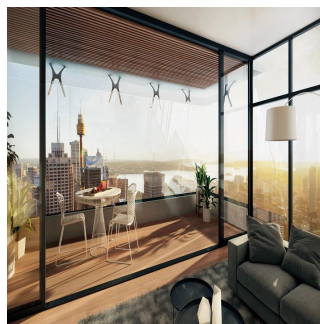

# Spacious Five Star Home In A Prime Location With Darling Harbour Views

Ucrania, Kiev, Kiev, Bathurst St, 115-1, 2000,

PRECIO DE VENTA

**\$ 2950000.00**

- 🏠 133 qm
- 🛏️ 5 habitaciones
- 🛏️ 3 dormitorios
- 🚿 2 baños
- 🏠 2 suelos
- 📏 2 qm superficie terrestre
- 🚗 2 plazas de coche

**Jay Lee**

Pw Realty

Sydney, Australia - Hora Local

+61 450 048 978

GOOD VALUE SELL!! SETTLE LATE 2020!! High level, large size, good facing, perfect view, fabulous location, Best price!!! This elegantly designed three bedroom apartment is situated in the Heart of Sydney's CBD with easy access to all surrounding amenities! Enjoy spectacular views from inside your home to a private outdoor heated pool, a variety of restaurants and cafes at your door and easy access to public transport. High rental return for investors or those looking to downsize or professional couples and families! Property Features: \* North-West facing with natural light throughout all year long \* Spacious open plan living with direct balcony access \* Master bedroom with built-in robes and an en-suite \* Designer kitchen with stone benches, gas appliances \* Engineered timber floors throughout \* Residents have access to an outdoor heated pool \* High security access, with a concierge desk in the lobby Location: \* Close to Darling Harbour, Sydney Aquarium, Powerhouse Museum & NSW Art gallery \* Less than 5 minutes walk to surround shops, train stations & variety of restaurants \* Bus stops to Universities - Sydney University, UTS, UNSW To view this spectacular apartment please contact Jay on 0450 048 978! FEATURES Air Conditioning, Built-In Wardrobes, Close to Transport, Close to Shops, Intercom, Close to Schools, Ensuite, City Views, Security Access, Lift Installed, Car Parking - Basement