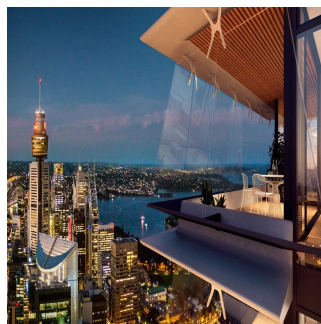

# Spacious Five Star Home In A Prime Location With Darling Harbour Views

Ucrania, Kiev, Kiev, Bathurst St, 115-1, 2000,

PRECIO DE VENTA

**\$ 2950000.00**

- 🏠 133 qm
- 🛏️ 5 habitaciones
- 🛏️ 3 dormitorios
- 🚿 2 baños
- 🏠 2 suelos
- 📏 2 qm superficie terrestre
- 🚗 2 plazas de coche

**Jay Lee**

Pw Realty

Sydney, Australia - Hora Local

+61 450 048 978

GOOD VALUE SELL!! SETTLE LATE 2020!! High level, large size, good facing, perfect view, fabulous location, Best price!!! This elegantly designed three bedroom apartment is situated in the Heart of Sydney's CBD with easy access to all surrounding amenities! Enjoy spectacular views from inside your home to a private outdoor heated pool, a variety of restaurants and cafes at your door and easy access to public transport. High rental return for investors or those looking to downsize or professional couples and families! Property Features: \* North-West facing with natural light throughout all year long \* Spacious open plan living with direct balcony access \* Master bedroom with built-in robes and an en-suite \* Designer kitchen with stone benches, gas appliances \* Engineered timber floors throughout \* Residents have access to an outdoor heated pool \* High security access, with a concierge desk in the lobby Location: \* Close to Darling Harbour, Sydney Aquarium, Powerhouse Museum & NSW Art gallery \* Less than 5 minutes walk to surround shops, train stations & variety of restaurants \* Bus stops to Universities - Sydney University, UTS, UNSW To view this spectacular apartment please contact Jay on 0450 048 978! FEATURES Air Conditioning, Built-In Wardrobes, Close to Transport, Close to Shops, Intercom, Close to Schools, Ensuite, City Views, Security Access, Lift Installed, Car Parking - Basement