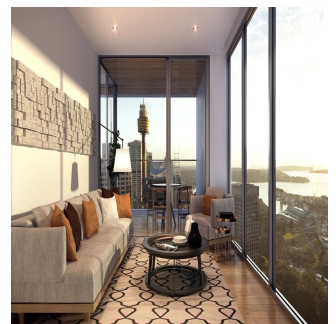

# Spacious Five Star Home In A Prime Location With Darling Harbour Views

Ucrania, Kiev, Kiev, Bathurst St, 115-1, 2000,

PRECIO DE VENTA

**\$ 2950000.00**

- 🏠 133 qm
- 🛏️ 5 habitaciones
- 🛏️ 3 dormitorios
- 🚿 2 baños
- 🏠 2 suelos
- 📏 2 qm superficie terrestre
- 🚗 2 plazas de coche

**Jay Lee**

Pw Realty

Sydney, Australia - Hora Local

+61 450 048 978

GOOD VALUE SELL!! SETTLE LATE 2020!! High level, large size, good facing, perfect view, fabulous location, Best price!!! This elegantly designed three bedroom apartment is situated in the Heart of Sydney's CBD with easy access to all surrounding amenities! Enjoy spectacular views from inside your home to a private outdoor heated pool, a variety of restaurants and cafes at your door and easy access to public transport. High rental return for investors or those looking to downsize or professional couples and families! Property Features: \* North-West facing with natural light throughout all year long \* Spacious open plan living with direct balcony access \* Master bedroom with built-in robes and an en-suite \* Designer kitchen with stone benches, gas appliances \* Engineered timber floors throughout \* Residents have access to an outdoor heated pool \* High security access, with a concierge desk in the lobby Location: \* Close to Darling Harbour, Sydney Aquarium, Powerhouse Museum & NSW Art gallery \* Less than 5 minutes walk to surround shops, train stations & variety of restaurants \* Bus stops to Universities - Sydney University, UTS, UNSW To view this spectacular apartment please contact Jay on 0450 048 978! FEATURES Air Conditioning, Built-In Wardrobes, Close to Transport, Close to Shops, Intercom, Close to Schools, Ensuite, City Views, Security Access, Lift Installed, Car Parking - Basement