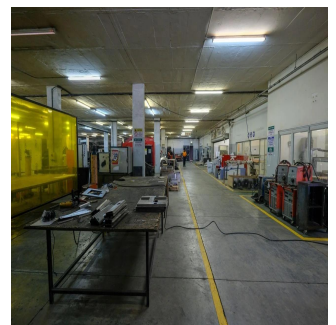

Dion Williams
 Api Property Group
 Sandton, South Africa - Hora Local

+27 0795174743

A grade facility offering a stunning office component with modern finishes and spacious warehouse, situated in the very popular distribution node of Longmeadow Business Estate. There is ample parking bays for tenants and visitors as well as this property offers roller shutter door access. This property comprises of 4,483sqm warehouse space, 1,947sqm offices, ample yard space and is located on a 6,749sqm stand size. There's easy access to the N3 highway as well as the Gautrain and the industrial park has 24 hour security present.