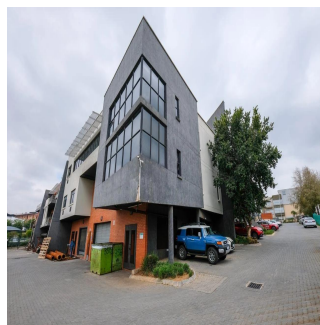

Ático

Warehouse To Let And For Sale In Longmeadow

Sádafrika, Gauteng, Sandton, , , 2090,

PRECIO DE ALQUILER MENSUAL

USD 9012.00

PRECIO DE VENTA

USD 3634000.00

- 6430 qm
- 0 habitaciones
- 0 dormitorios
- 0 baños
- 0 suelos
- 0 qm superficie terrestre
- 0 plazas de coche

Dion Williams
 Api Property Group
 Sandton, South Africa - Hora Local

+27 0795174743

A grade facility offering a stunning office component with modern finishes and spacious warehouse, situated in the very popular distribution node of Longmeadow Business Estate. There is ample parking bays for tenants and visitors as well as this property offers roller shutter door access. This property comprises of 4,483sqm warehouse space, 1,947sqm offices, ample yard space and is located on a 6,749sqm stand size. There's easy access to the N3 highway as well as the Gautrain and the industrial park has 24 hour security present.